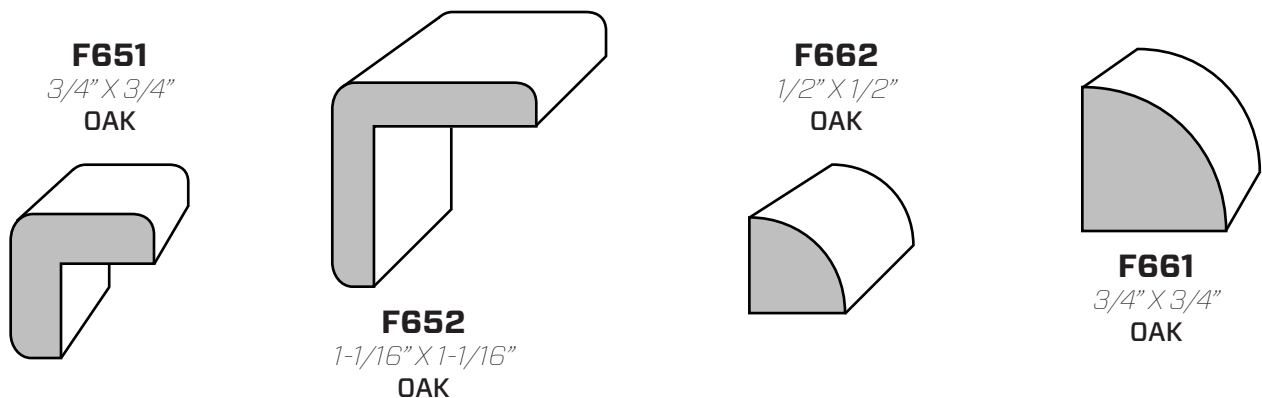

F726
1/2" X 3/4"
POPLAR

F731
1" X 1-1/8"
OAK

FERCHE MILLWORK

STOCKED CROWNS

STOCKED CORNER MOULDINGS

FERCHE MILLWORK

STOCKED HANDRAILS

F901
12' 14' 16' & 18'
1-5/8" X 1-3/4"
OAK - LAMINATED