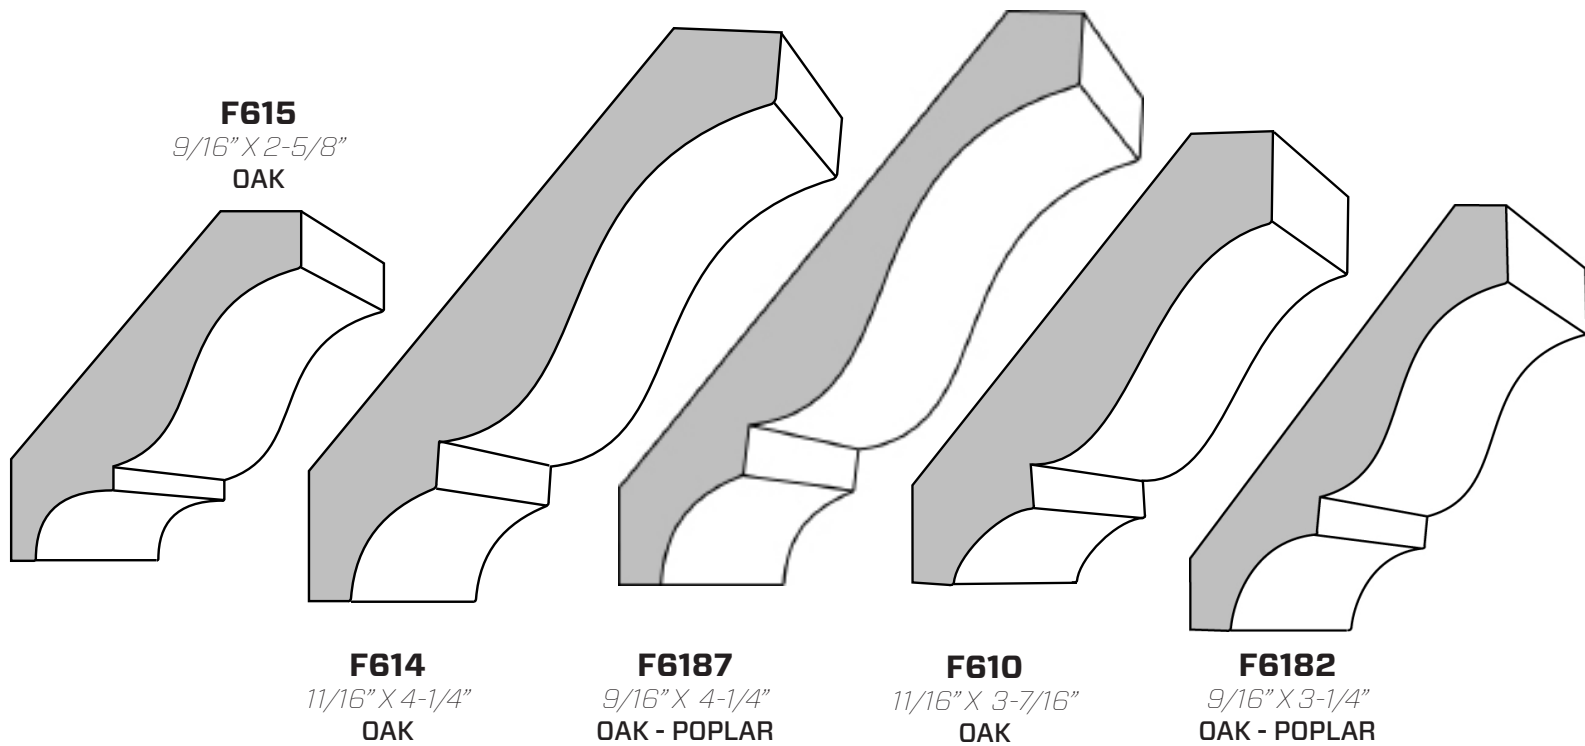

FERCHE MILLWORK

STOCKED CROWNS