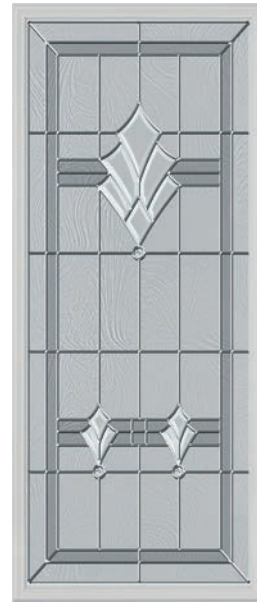

Radiant Hues

Time-Honored Designs

Styles change, but some things stand the test of time. These timeless designs are rooted in the great traditions of American architecture. Beautiful lines, sophisticated detailing, and deeply cut bevels create an understated ambiance that adds beauty and value to your home.