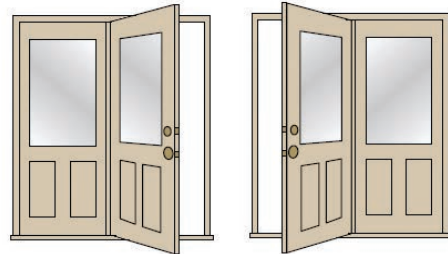

TIMBERGRAIN FIBERGLASS

Timbergrain doors are constructed of high-resolution grained fiberglass skins. The stronger dimensions offer deeper shadow lines in the panels.

Timbergrain doors can be easily adjusted and aligned with an optional Adjustable Hinge Plate System.

■ Available in 6/8 height ■ Available in 7/0 height
 ■ Available in 8/0 height

SWING OPTIONS

SINGLE DOOR (INSWING)

LHIS
#1

RHIS
#2

SINGLE DOOR (OUTSWING)

LHOS
#3

RHOS
#4

PATIO/SINGLE SWING DOUBLE DOOR CENTER HINGE (INSWING)

FIXED/ACTIVE LHIS
#5

ACTIVE/FIXED RHIS
#6

PATIO/SINGLE SWING DOUBLE DOOR CENTER HINGE (OUTSWING)

FIXED/ACTIVE RHOS
#7

ACTIVE/FIXED LHOS
#8

PATIO/SINGLE SWING DOUBLE DOOR JAMB HINGE (INSWING)