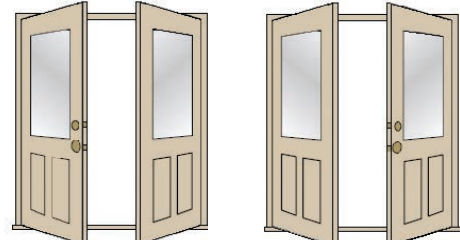

DOUBLE DOOR (OUTSWING)

ACTIVE/INACTIVE RHOS
#15

INACTIVE/ACTIVE LHOS
#16