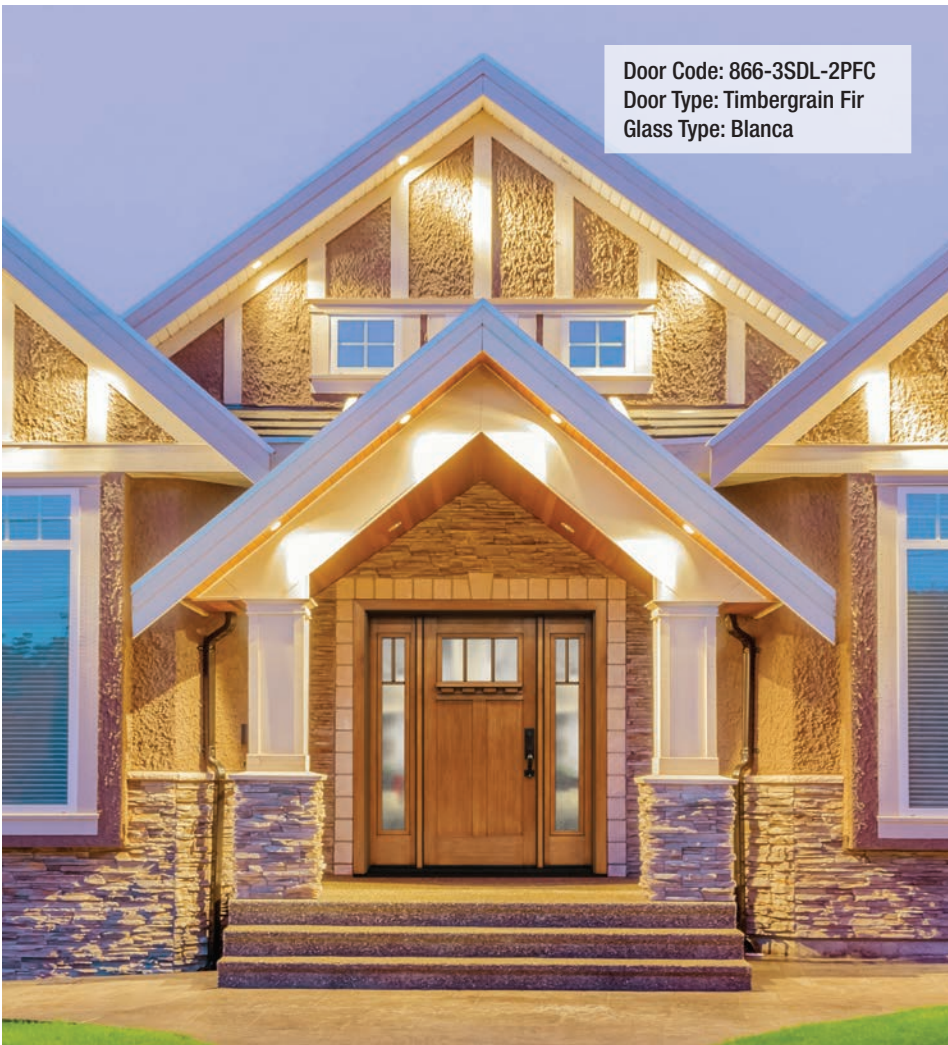

Door Code: 866-3SDL-2PFC
Door Type: Timbergrain Fir
Glass Type: Blanca

	Cherry	Mahogany	Oak	Fir	Knotty Alder
3PET	■	■	■		
3PFC				■	■
1PF				■	■
2P34T	■		■		
6P	■	■	■		
8P	■		■		
2PAT					■
2PAP					■
2P34AT	■				
2P34AP	■				
2P34TP	■		■		
SIDELITES					
Full	■	■	■		■
1/2	■	■	■		
3/4	■	■	■		
Craftsman				■	■
1-Panel Craftsman				■	■

■ Available in 6/8 height
■ Available in 7/0 height   ■ Available in 8/0 height