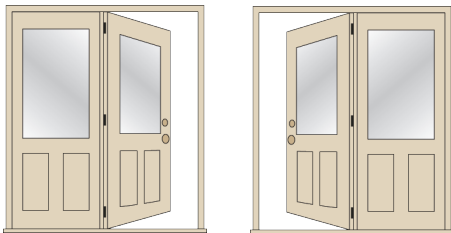

PATIO/SINGLE SWING DOUBLE DOOR CENTER HINGE (INSWING)

FIXED/ACTIVE LHIS
#5

ACTIVE/FIXED RHIS
#6