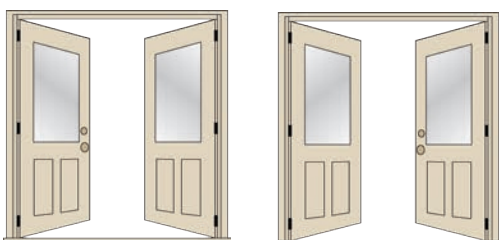

TIMBERGRAIN FIBERGLASS

Timbergrain doors are constructed of high-resolution grained fiberglass skins. The stronger dimensions offer deeper shadow lines in the panels.

Timbergrain doors can be easily adjusted and aligned with an optional Adjustable Hinge Plate System.

ACTIVE/FIXED LHIS
#9

FIXED/ACTIVE RHIS
#10

PATIO/SINGLE SWING DOUBLE DOOR JAMB HINGE (OUTSWING)

FIXED/ACTIVE LHOS
#11

ACTIVE/FIXED RHOS
#12

DOUBLE DOOR (INSWING)

ACTIVE/INACTIVE LHIS
#13

INACTIVE/ACTIVE RHIS
#14