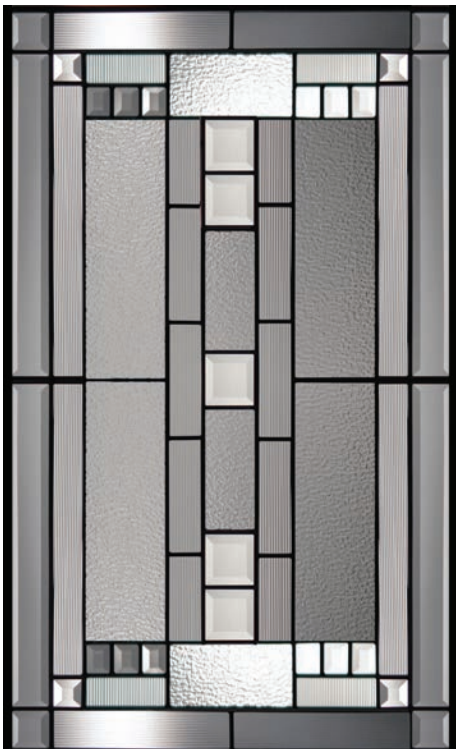

Smooth Steel	Stainable Steel	Trugrain™ Steel	Smooth Fiberglass	Timberline Textured Oak Fiberglass	Timbergrain - Cherry	Timbergrain - Mahogany	Timbergrain - Oak	Timbergrain - Fir	Timbergrain - Knotty Alder
422	■	■		■	■					
607	■	■		■	■	■				
684	■ ■	■ ■	■ ■	■ ■	■ ■	■ ■	■ ■	■ ■		■ ■
686	■ ■	■ ■	■ ■	■ ■	■ ■	■ ■	■ ■	■ ■		
690	■ ■ ■	■ ■ ■	■ ■ ■	■ ■ ■	■ ■ ■	■ ■ ■	■ ■ ■	■ ■ ■		
692	■ ■	■ ■	■ ■	■ ■	■ ■	■ ■	■ ■	■ ■		
866	■ ■	■	■ ■	■					■ ■	
SIDELITES										
422		■		■	■					
690	■ ■	■ ■	■ ■	■ ■	■ ■	■ ■	■ ■	■ ■	■ ■	■ ■
692	■ ■	■ ■	■ ■	■ ■	■ ■					■
819	■ ■	■	■ ■	■ ■	■ ■				■ ■	

■ Available in 6/8 height   ■ Available in 7/0 height   ■ Available in 8/0 height