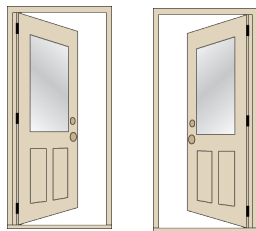

SWING OPTIONS

SINGLE DOOR (INSWING)

LHIS
#1

RHIS
#2