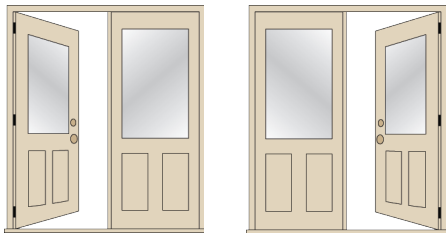

TIMBERGRAIN FIBERGLASS

Timbergrain doors are constructed of high-resolution grained fiberglass skins. The stronger dimensions offer deeper shadow lines in the panels.

Timbergrain doors can be easily adjusted and aligned with an optional Adjustable Hinge Plate System.

PATIO/SINGLE SWING DOUBLE DOOR CENTER HINGE (INSWING)

FIXED/ACTIVE LHIS
#5

ACTIVE/FIXED RHIS
#6

PATIO/SINGLE SWING DOUBLE DOOR CENTER HINGE (OUTSWING)

FIXED/ACTIVE RHOS
#7

ACTIVE/FIXED LHOS
#8

PATIO/SINGLE SWING DOUBLE DOOR JAMB HINGE (INSWING)