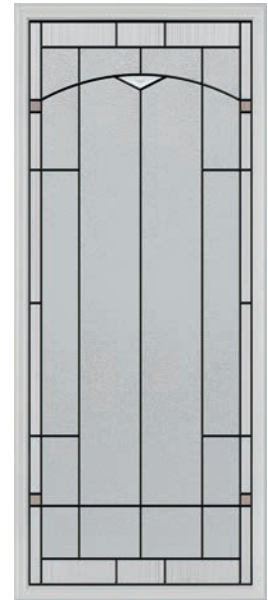

■ Available in 6/8 height ■ Available in 7/0 height ■ Available in 8/0 height

Door Code: 686-FL
Door Type: Textured Oak
Glass Type: Monterey

CRAFTSMAN COLLECTION

Madison

Monterey

Oak Park

Topaz

Inspired By Nature