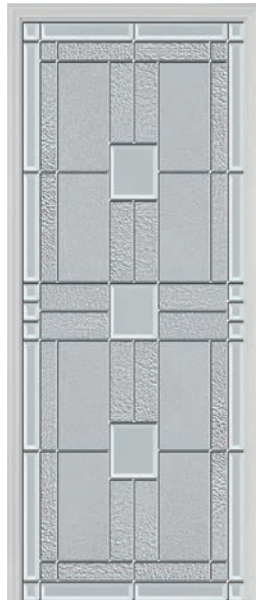

■ Available in 6/8 height ■ Available in 7/0 height ■ Available in 8/0 height

Door Code: 686-FL
Door Type: Textured Oak
Glass Type: Monterey

CRAFTSMAN COLLECTION

Madison

Monterey

Oak Park

Topaz

Inspired By Nature