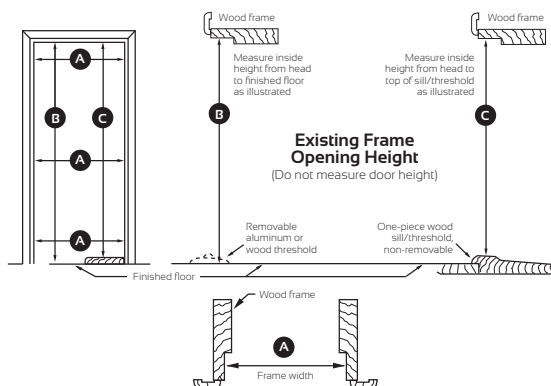

NOTE: For ALUMINUM CLAD OUTSWING units, add 1/4" to width dimension shown. For MASONRY CONSTRUCTION, add 1/4" to outside brickmold dimensions shown. For PRIMED WOOD OUTSWING UNITS, add 5/8" to outside brickmold width. For DOUBLE OUTSWING UNITS, add 1/4" to unit dimension widths shown.

NOTE: For 6'11" heights, ADD 4" to rough openings shown.

We reserve the right, without notice, to make changes in specifications, construction, design, details, and pricing at any time in such a manner as we may consider necessary or advisable. Corrections to reflect any such changes shall be included in subsequent printings of this publication.

Actual Frame Height / UDH (Rough Opening Height)		
6'8"	7'0"	8'0"
Units with Standard Sill		
81-3/4" UDH (82" RO) Inswing	85-3/4" UDH (86" RO) Inswing	97-3/4" UDH (98" RO) Inswing
81-1/4" UDH (81-1/2" RO) Outswing	85-1/4" UDH (85-1/2" RO) Outswing	97-1/4" UDH (97-1/2" RO) Outswing
Inswing	97-3/4" UDH (98" RO)	50-1/2"
Units with ADA Sill		
80-3/4" UDH (81" RO) Inswing or Outswing	84-3/4" UDH (85" RO) Inswing or Outswing	96-3/4" UDH (97" RO) Inswing or Outswing
81" UDH (81-1/4" RO) Clad Outswing	85" UDH (85-1/4" RO) Clad Outswing	97" UDH (97-1/4" RO) Clad Outswing
NOTE: Outside brickmold height is 1" more than RO height. Outswing flat casing height is 2-3/8" more than RO height.		

Transom Rough Openings Rough Opening (stud to stud) for inswing & outswing doors		
Transom Type	Rough Opening Heights	Unit Size
TR-98	102-5/8"	102-3/8"
TR-97	102-5/8"	102-3/8"
TR-92	102-5/8"	102-3/8"
TR-89/90/94	97-3/4"	97-1/4"
TR-96/99	93-3/4"	93-1/4"
TR-91	93-3/4"	93-1/4"
TR-95	varies	varies
TR-93	varies	varies

Opening Dimensions for Single Remodeler Units				
Size (nominal)	Fits these existing openings			
	'A' Widths		'B', 'C' Heights	
	Min.	Max.	Min.	Max.
2'5" x 6'7" Single Door	29-5/8"	30-1/2"	80"	80-1/2"
2'7" x 6'7" Single Door	31-5/8"	32-1/2"	80"	80-1/2"
2'9" x 6'7" Single Door	33-5/8"	34-1/2"	80"	80-1/2"
2'11" x 6'7" Single Door	35-5/8"	36-1/2"	80"	80-1/2"