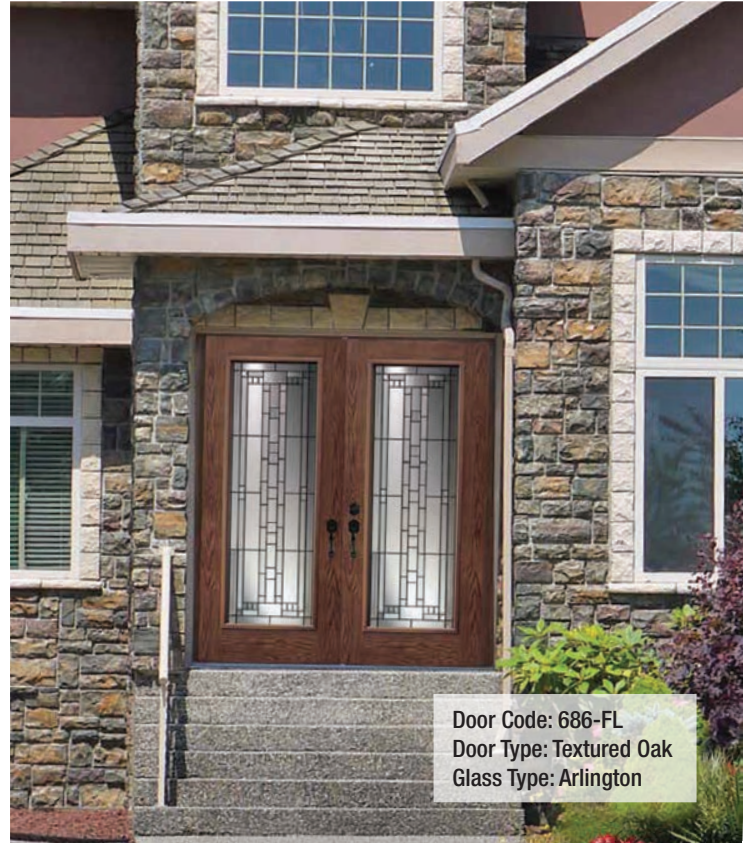

ARLINGTON

Arlington is a timeless geometric pattern inspired by complimenting the symmetry to classic and traditional style home. The combination of textured glass and clear bevels creates a high level of privacy.

Caming Options

Privacy Level = 8

Door Code: 686-FL
Door Type: Textured Oak
Glass Type: Arlington