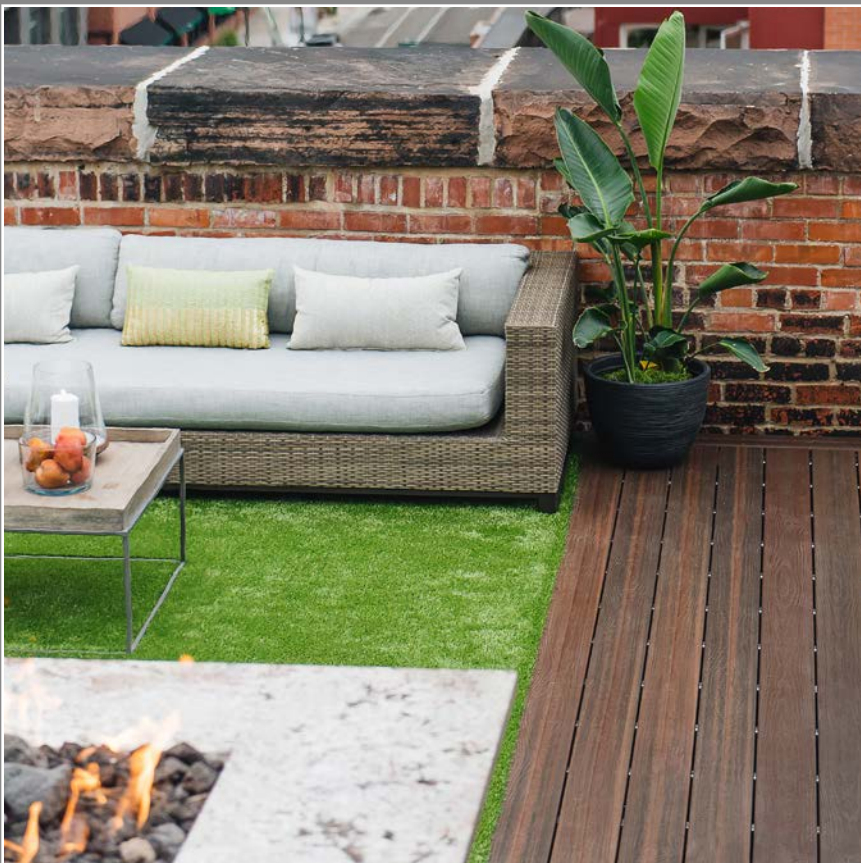

## CONTEMPORARY/ URBAN INDUSTRIAL

Much like furniture pieces, countertops are sleek in nature and have smooth edges. A bold contrast of color ensures they draw attention. A careful eye to incorporating lighting features such as the bar height fire pit and down lights under the counter provide ambiance to carry social gatherings into the night.

# CONTEMPORARY/ URBAN INDUSTRIAL

Accent décor tends to be functional in nature and is often fashioned from hard materials such as stone, wood, and metal. The low profile furniture is perfect for the surround of this urban rooftop deck.