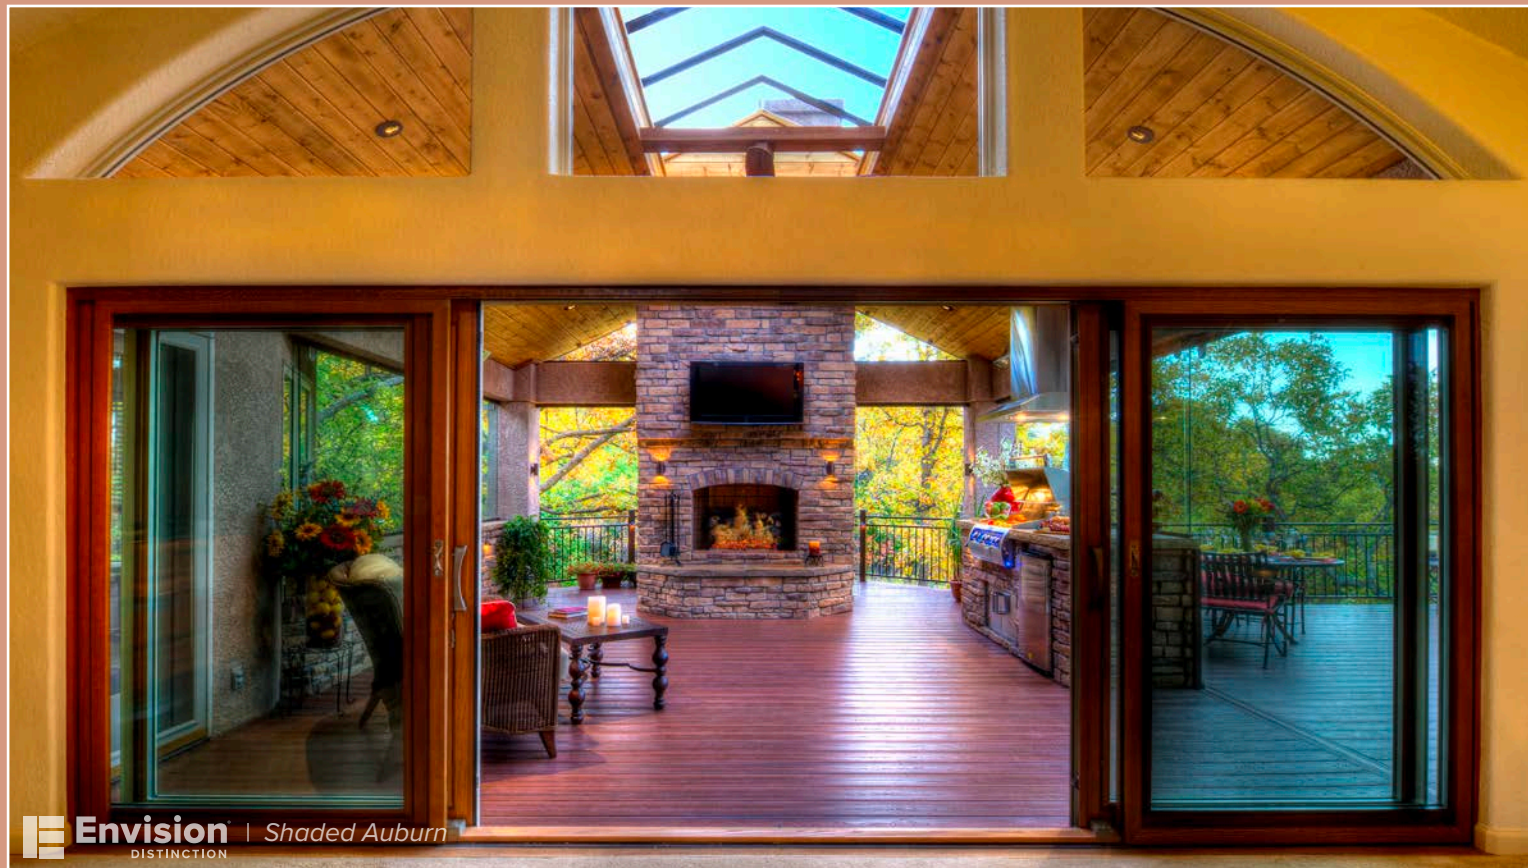

ITALIAN

Italian style is characterized by natural appearance. Stone, slate, and granite are used throughout the interior on countertops and accent walls.

Envision Distinction Shaded Auburn complements the earthy tones and natural stone accents of this Italian design.

Envision | *Shaded Auburn*
DISTINCTION