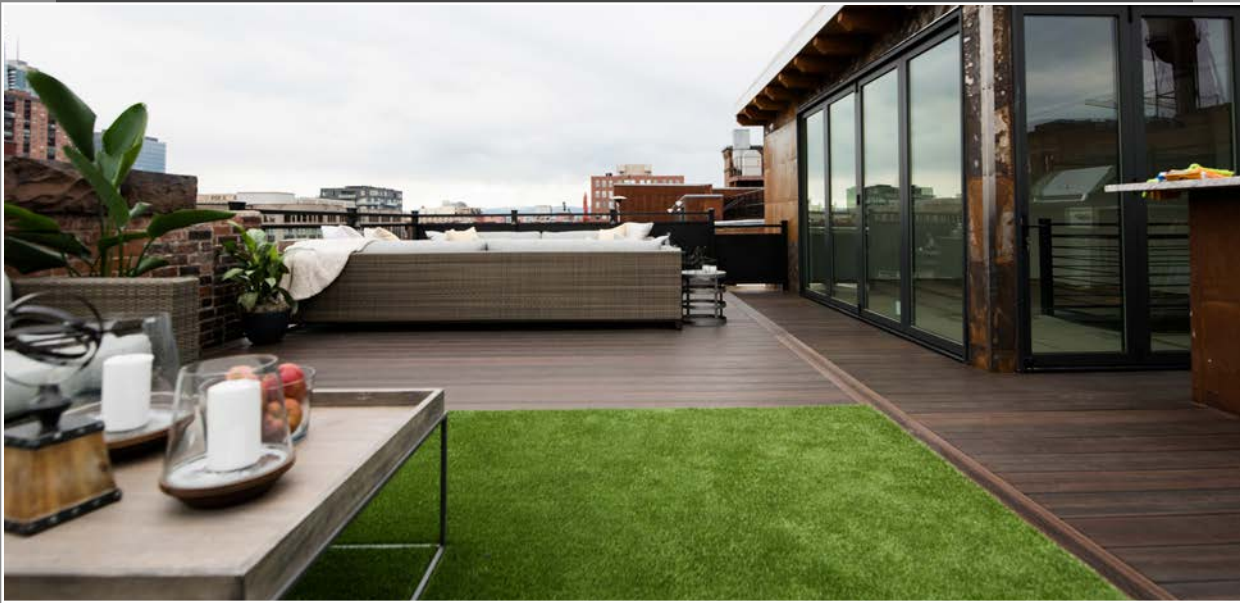

## CONTEMPORARY/ URBAN INDUSTRIAL

Much like furniture pieces, countertops are sleek in nature and have smooth edges. A bold contrast of color ensures they draw attention. A careful eye to incorporating lighting features such as the bar height fire pit and down lights under the counter provide ambiance to carry social gatherings into the night.

# CONTEMPORARY/ URBAN INDUSTRIAL

Accent décor tends to be functional in nature and is often fashioned from hard materials such as stone, wood, and metal. The low profile furniture is perfect for the surround of this urban rooftop deck.