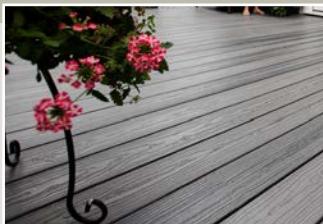

COTTAGE/ BUNGALOW

Furnishings are relaxed and casual. Chairs and sofas can be dressed in pastels that reflect sky blues and sea greens. Woven rugs can sit underneath furniture to keep with the relaxed nature of the home. Envision Distinction Grey Wood gives the space character while easily complementing the light air of the cottage style.

Envision | Grey Wood
DISTINCTION