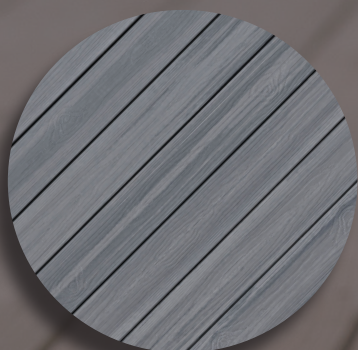

# DISTINCT BEAUTY

ENVISION

DISTINCTION®

Luxury Collection

You can truly set your deck apart with the Envision Distinction® line from TAMKO. The Distinction line is defined by its dramatic color and bold highlights, no Envision Distinction® deck is the same. Each deck carries its own luxurious air and gives you a space to call your own. When guests see your Envision Distinction® deck from TAMKO, they are sure to be awestruck by its beauty and brilliance.

# CHOOSE FROM *Beautiful Hues*

ENVISION  
**DISTINCTION®**

*Luxury Collection*

- Distinct beauty with bold colors and dramatic highlights in each board.
- Deep-grain, and a wood-like texture with more random patterns for a natural wood look.
- Distinction is available in 12', 16', and 20' lengths.
- Envision® Composite Lumber provides a 25-year Limited Warranty and Arbitration Agreement that includes a 5-year full start period. For a copy of the Limited Warranty and Arbitration Agreement, go to [EnvisionDecking.com](http://EnvisionDecking.com) or call 1-800-641-4691.
- Available in grooved or square edge profiles.

*Grey Wood*

*Spiced Teak*

*Rustic Walnut*  
*\*As shown*

*Shaded Auburn*

Representation of these colors is as accurate as modern technology will permit. As with any composite product, color variations will occur. View several full length boards prior to final color selection.