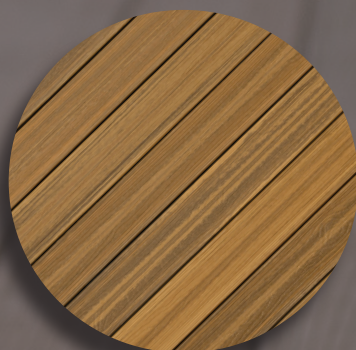

# CHOOSE FROM *Beautiful Hues*

ENVISION  
**DISTINCTION®**

*Luxury Collection*

- Distinct beauty with bold colors and dramatic highlights in each board.
- Deep-grain, and a wood-like texture with more random patterns for a natural wood look.
- Distinction is available in 12', 16', and 20' lengths.
- Envision® Composite Lumber provides a 25-year Limited Warranty and Arbitration Agreement that includes a 5-year full start period. For a copy of the Limited Warranty and Arbitration Agreement, go to [EnvisionDecking.com](http://EnvisionDecking.com) or call 1-800-641-4691.
- Available in grooved or square edge profiles.

*Grey Wood*

*Spiced Teak*

*Rustic Walnut*  
*\*As shown*

*Shaded Auburn*

Representation of these colors is as accurate as modern technology will permit. As with any composite product, color variations will occur. View several full length boards prior to final color selection.