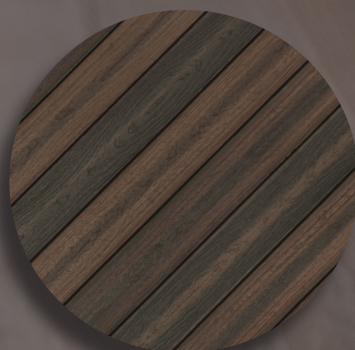

# CHOOSE FROM *Beautiful Hues*

ENVISION  
**DISTINCTION®**

*Luxury Collection*

- Distinct beauty with bold colors and dramatic highlights in each board.
- Deep-grain, and a wood-like texture with more random patterns for a natural wood look.
- Distinction is available in 12', 16', and 20' lengths.
- Envision® Composite Lumber provides a 25-year Limited Warranty and Arbitration Agreement that includes a 5-year full start period. For a copy of the Limited Warranty and Arbitration Agreement, go to [EnvisionDecking.com](http://EnvisionDecking.com) or call 1-800-641-4691.
- Available in grooved or square edge profiles.

*Grey Wood*

*Spiced Teak*

*Rustic Walnut*  
*\*As shown*

*Shaded Auburn*

Representation of these colors is as accurate as modern technology will permit. As with any composite product, color variations will occur. View several full length boards prior to final color selection.