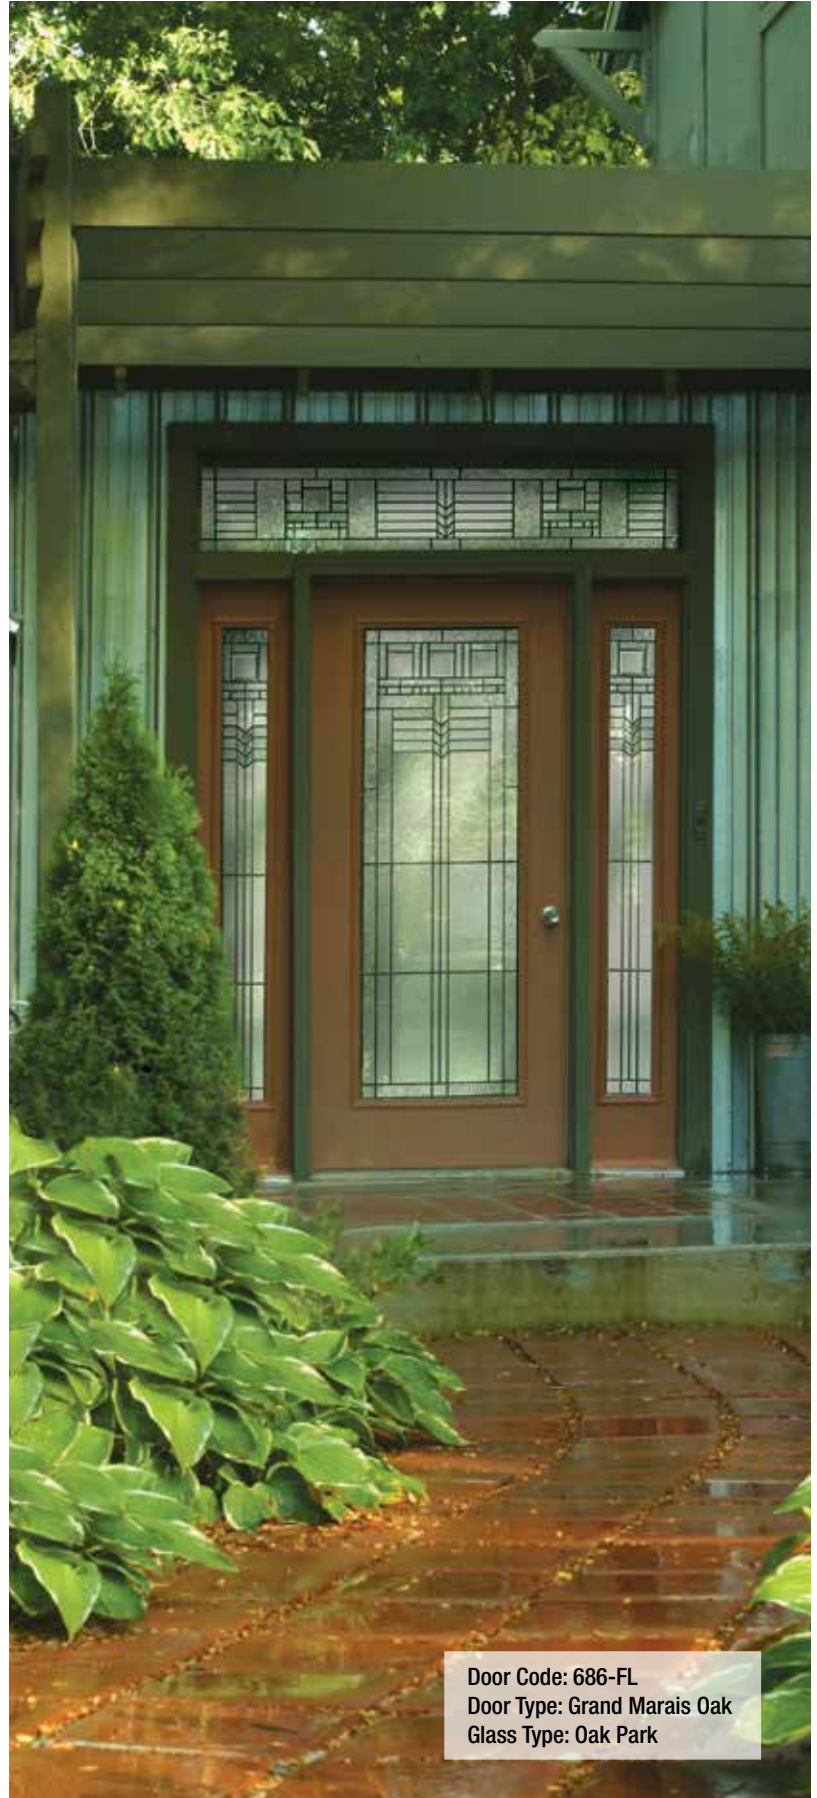

OAK PARK

When you think Craftsman style, you're thinking Oak Park. A patina finish and handcrafted, textured glass create a striking geometric pattern reminiscent of Arts and Crafts design. Four glass types create a bright entryway and medium privacy level.

Caming Options

Privacy Level = 5

Door Code: 686-FL
Door Type: Grand Marais Oak
Glass Type: Oak Park