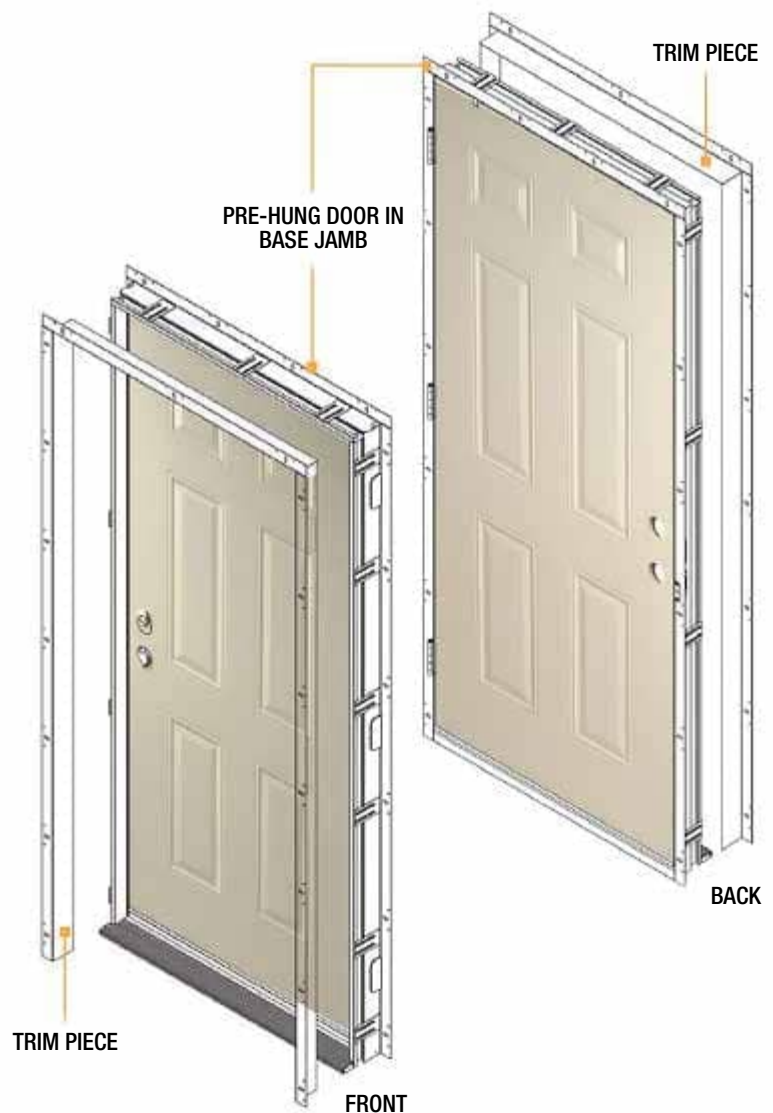

## Key Features

- 90 minute fire-rated
- Ideal for multi-family and light commercial applications
- Features a 22- or 24-gauge steel-edge smooth steel door, pre-hung into an adjustable steel frame for ease of installation
- Available in 6/8, 7/0, and 8/0 heights
- Full steel-edge perimeter provides additional strength and a Grade 40 security rating
- Design Pressure Ratings of +/-60 up to 3670
- Two-piece adjustable steel frame - base jamb is installed in the opening and closer trim piece is attached from the opposite side
- 4-1/2" to 9-1/2" wall construction (1" adjustment) for 1-3/4" door
- 10-year warranty on steel-edge door panel, 1-year warranty on adjustable steel frame
- Florida Building Code (FBC) and Texas Department of Insurance (TDI) approved