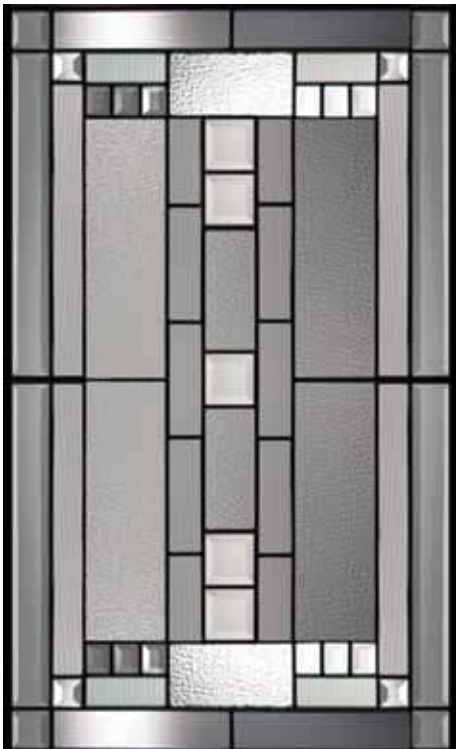

Smooth Steel	Stainable Steel	Trugrain™ Steel	Grand Marais Smooth Fiberglass	Grand Marais Textured Oak Fiberglass	Grand Marais Textured Fir Fiberglass	Timbergrain - Cherry	Timbergrain - Mahogany	Timbergrain - Oak	Timbergrain - Fir	Timbergrain - Knotty Alder
422	■	■		■	■						
607	■	■		■	■		■				
684	■ ■	■ ■	■ ■	■ ■	■ ■		■ ■	■ ■	■ ■		■ ■
686	■ ■	■ ■	■ ■	■ ■	■ ■		■ ■	■ ■	■ ■		
690	■ ■ ■	■ ■ ■	■ ■	■ ■	■ ■		■ ■	■ ■	■ ■		
692	■ ■	■ ■	■ ■	■ ■	■ ■		■ ■	■ ■	■ ■		
866	■ ■	■	■ ■	■ ■		■ ■				■ ■	
SIDELITES											
422		■		■	■						
690	■ ■	■ ■	■ ■	■ ■	■ ■		■ ■	■ ■	■ ■	■ ■	■ ■
692	■ ■	■ ■	■ ■	■ ■	■ ■						■
819	■ ■	■	■ ■	■ ■	■ ■	■				■ ■	

■ Available in 6/8 height   ■ Available in 7/8 height   ■ Available in 8/0 height