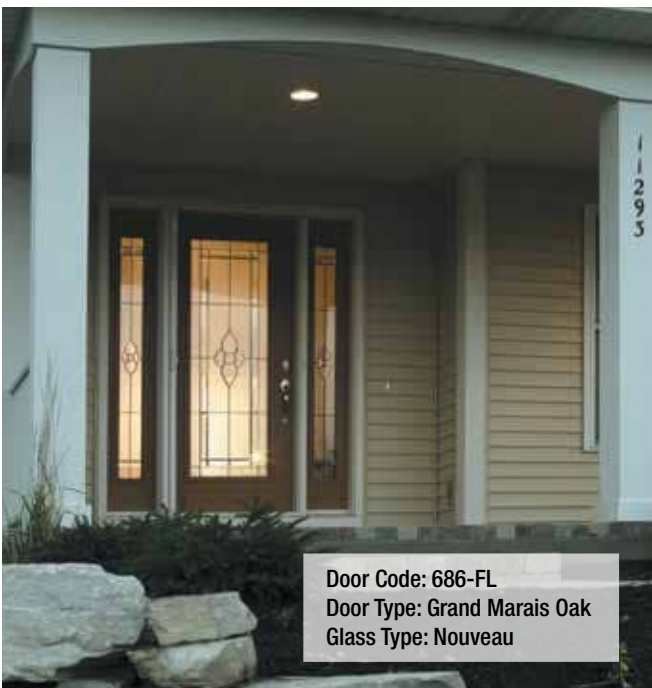

■ Available in 6/8 height ■ Available in 7/0 height ■ Available in 8/0 height

Door Code: 686-FL  
Door Type: Grand Marais Oak  
Glass Type: Nouveau

Door Code: 686-FL  
Door Type: Smooth Steel  
Glass Type: Crosswalk