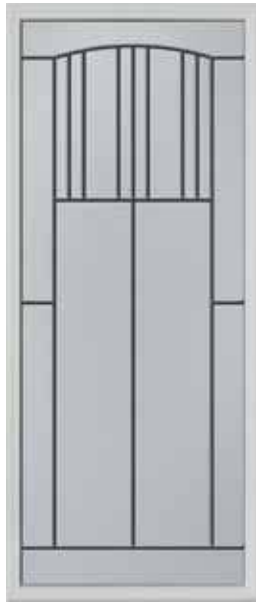

Madison

Inspired By Nature

Simple designs inspired by nature are the hallmarks of the Craftsman style. These beautiful geometric designs cast intricate patterns of sunlight into the interior spaces of your entryway. The Craftsman collection beautifully blends the finishes inside and outside of the home.

Door Code: 686-FL
Door Type: Grand Marais Smooth
Glass Type: Madison