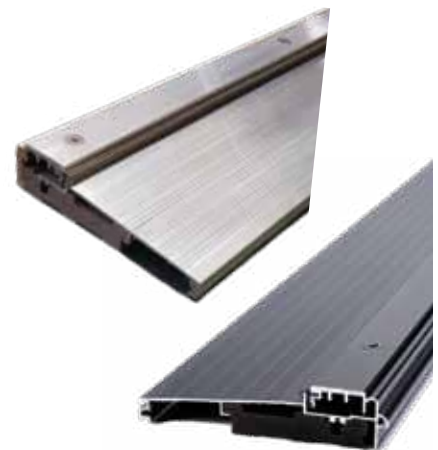

FEATURES

- Meets code and design requirements
- Precision-engineered rails adjust upward (3/16") and downward (1/16") using flush screws, while the rail interlocks with a high-dam aluminum sill
- Available in mill and bronze finish