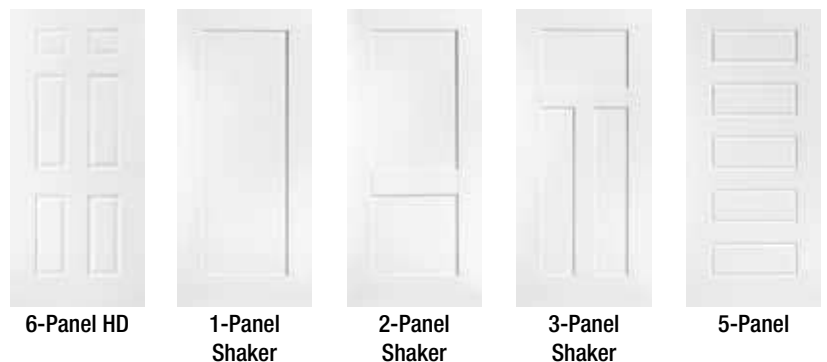

Key Features

- Constructed out of 20-gauge hot-dip galvanized steel that resists corrosion
- Full steel-edge perimeter grants an industry-leading Grade 40 Security Rating
- 20-gauge hinge reinforcements
- Polyurethane form inner core provides superior insulation
- 90-minute fire rated
- Equipped with the adjustable hinge plate system (optional)
- Baked-on polyester primer accepts exterior grade latex paint
- Limited Lifetime Warranty