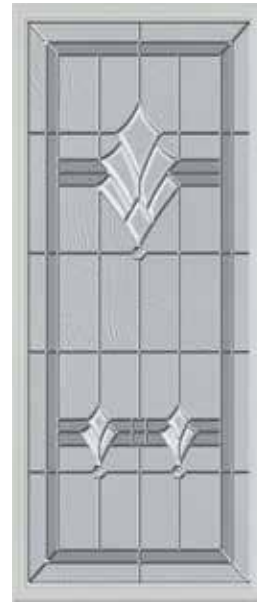

■ Available in 6/8 height    ■ Available in 7/0 height    ■ Available in 8/0 height

Door Code: 686-FL  
Door Type: Timbergrain Oak  
Glass Type: Radiant Hues

**TRADITIONAL COLLECTION**

Majestic

Nouveau

Radiant Hues