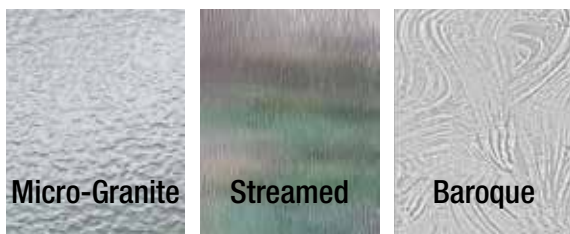

SIMULATED DIVIDED LIGHTS

Designed with architectural style in mind. The look of a true divided light, with the energy efficiency of a single light.

A mill finish grille between glass, and backing strips for a true wood muntin appearance.

Traditional Style SDLs

- Traditional 1-1/8" External Grille (SDL)
- 7/8" Internal Grille

Craftsman Style SDLs

- Craftsman 7/8" External Grille (SDL)
- 1/2" Internal Grille

Glass Options

Clear Low-E or Textured Low-E options shown below

Door Code: 606-4L-FL
Door Type: Smooth Steel
Glass Type: Baroque