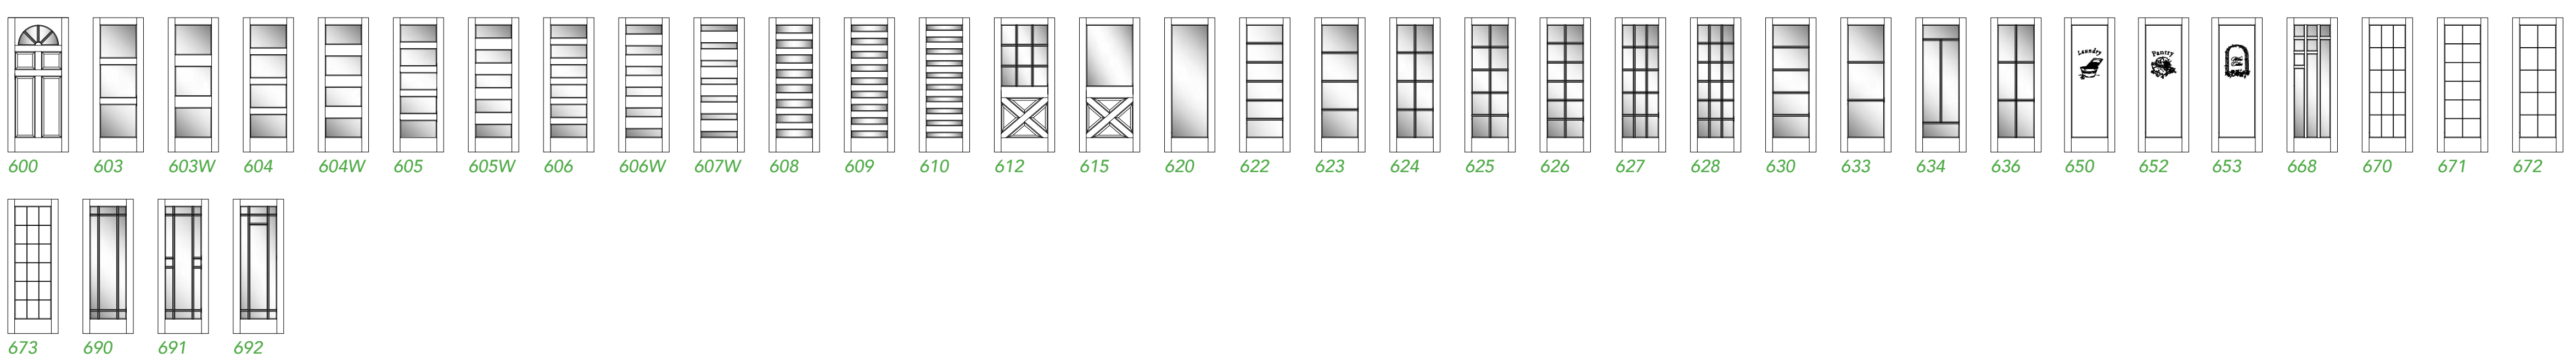

WOODGRAIN'S STILE & REAILS DOOR COLLECTION

100 SERIES

300 SERIES

500 SERIES

600 SERIES

700 SERIES

800 SERIES

4000 SERIES: SHAKER

6000 SERIES: EXTERIOR GRADE

BIFOLD SERIES

SIDELITE SERIES

FXXX FALSE LOUVER
PXXX PLANTATION LOUVER
PFXXX PLANTATION FALSE LOUVER
DOORS WITH PANEL GRAIN SHOWN
DENOTE CROSS-GRAIN DIRECTION