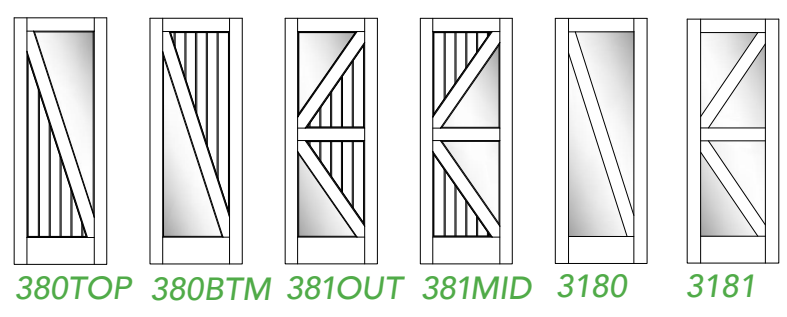

WOODGRAIN'S STILE & REAILS DOOR COLLECTION

100 SERIES

300 SERIES

500 SERIES

600 SERIES

700 SERIES

800 SERIES

4000 SERIES: SHAKER

6000 SERIES: EXTERIOR GRADE

BIFOLD SERIES

SIDELITE SERIES

FXXX FALSE LOUVER
PXXX PLANTATION LOUVER
PFXXX PLANTATION FALSE LOUVER
DOORS WITH PANEL GRAIN SHOWN
DENOTE CROSS-GRAIN DIRECTION