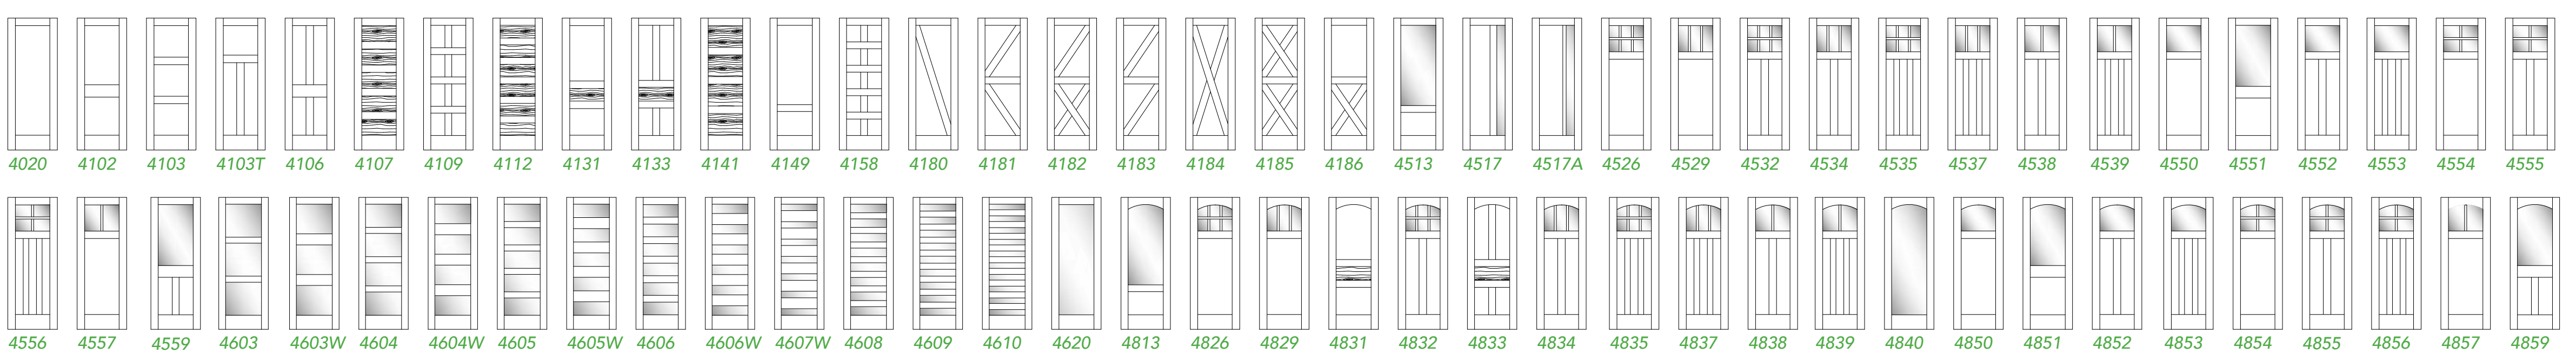

WOODGRAIN'S STILE & REAILS DOOR COLLECTION

100 SERIES

300 SERIES

500 SERIES

600 SERIES

700 SERIES

800 SERIES

4000 SERIES: SHAKER

6000 SERIES: EXTERIOR GRADE

BIFOLD SERIES

SIDELITE SERIES

FXXX FALSE LOUVER
PXXX PLANTATION LOUVER
PFXXX PLANTATION FALSE LOUVER
DOORS WITH PANEL GRAIN SHOWN
DENOTE CROSS-GRAIN DIRECTION