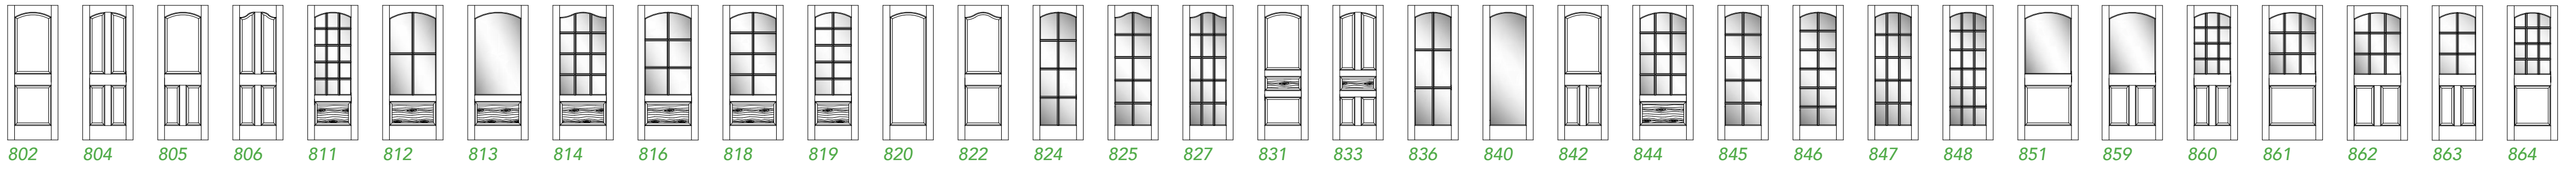

WOODGRAIN'S STILE & REAILS DOOR COLLECTION

100 SERIES

300 SERIES

500 SERIES

600 SERIES

700 SERIES

800 SERIES

4000 SERIES: SHAKER

6000 SERIES: EXTERIOR GRADE

BIFOLD SERIES

SIDELITE SERIES

FXXX FALSE LOUVER
PXXX PLANTATION LOUVER
PFXXX PLANTATION FALSE LOUVER
DOORS WITH PANEL GRAIN SHOWN
DENOTE CROSS-GRAIN DIRECTION