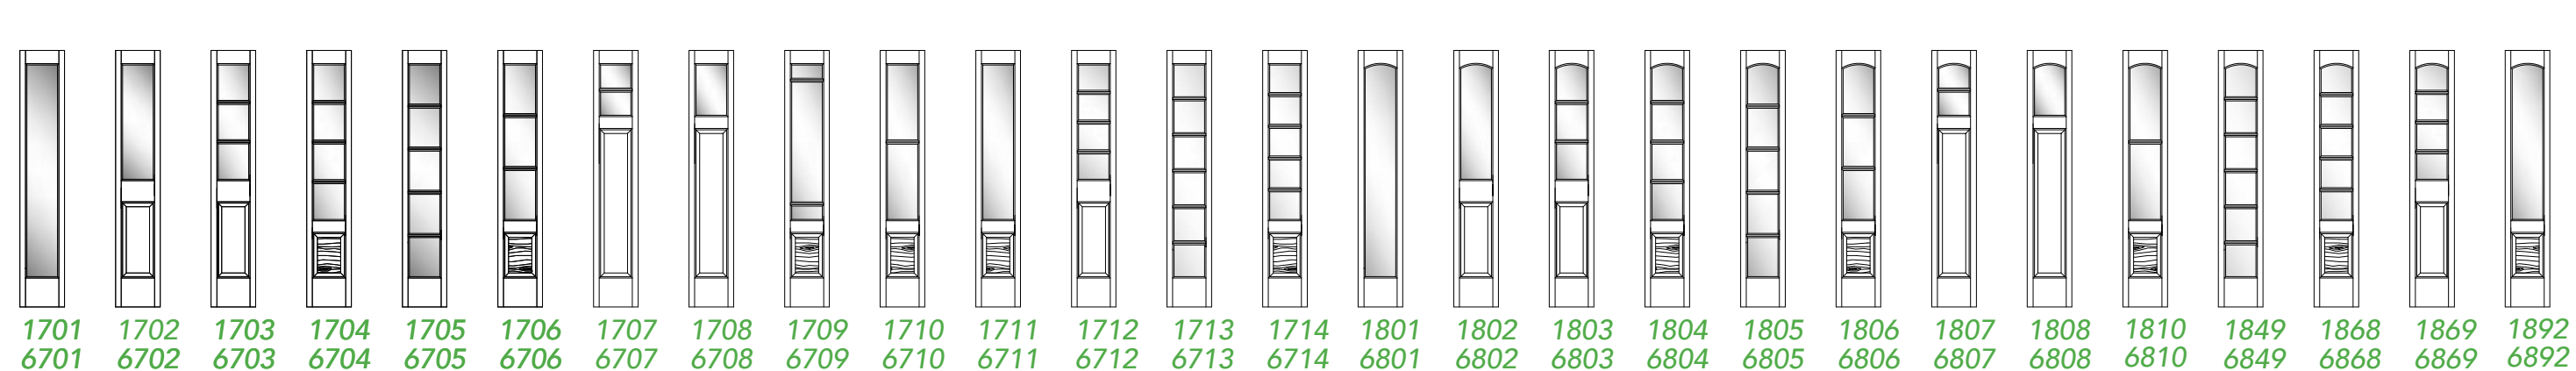

WOODGRAIN'S STILE & REAILS DOOR COLLECTION

100 SERIES

300 SERIES

500 SERIES

600 SERIES

700 SERIES

800 SERIES

4000 SERIES: SHAKER

6000 SERIES: EXTERIOR GRADE

BIFOLD SERIES

SIDELITE SERIES

FXXX FALSE LOUVER
PXXX PLANTATION LOUVER
PFXXX PLANTATION FALSE LOUVER
DOORS WITH PANEL GRAIN SHOWN
DENOTE CROSS-GRAIN DIRECTION