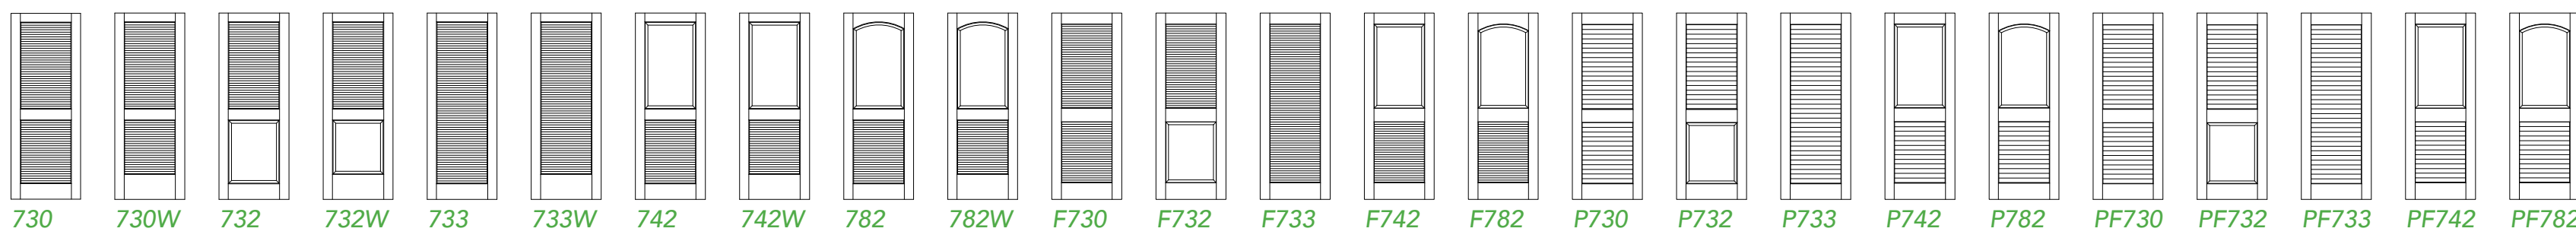

WOODGRAIN'S STILE & REAILS DOOR COLLECTION

100 SERIES

300 SERIES

500 SERIES

600 SERIES

700 SERIES

800 SERIES

4000 SERIES: SHAKER

6000 SERIES: EXTERIOR GRADE

BIFOLD SERIES

SIDELITE SERIES

FXXX FALSE LOUVER
PXXX PLANTATION LOUVER
PFXXX PLANTATION FALSE LOUVER
DOORS WITH PANEL GRAIN SHOWN
DENOTE CROSS-GRAIN DIRECTION