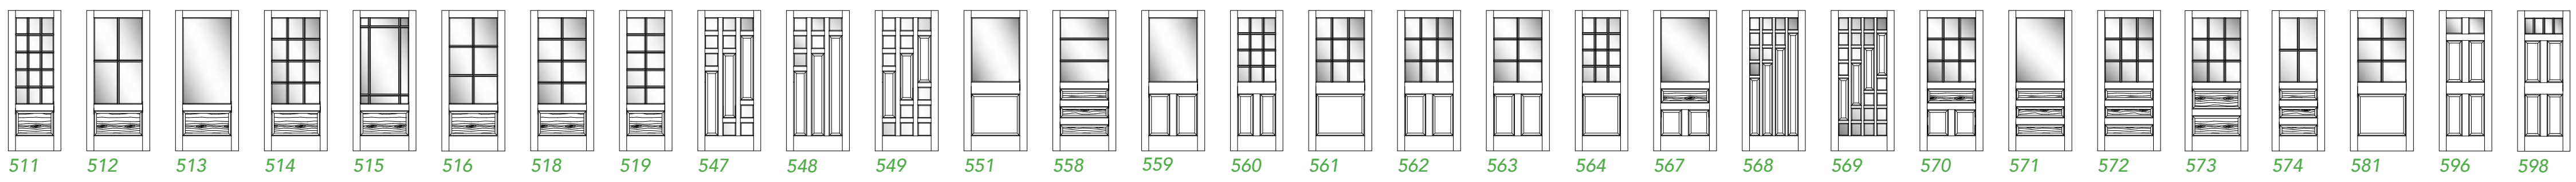

WOODGRAIN'S STILE & REAILS DOOR COLLECTION

100 SERIES

300 SERIES

500 SERIES

600 SERIES

700 SERIES

800 SERIES

4000 SERIES: SHAKER

6000 SERIES: EXTERIOR GRADE

BIFOLD SERIES

SIDELITE SERIES

FXXX FALSE LOUVER
PXXX PLANTATION LOUVER
PFXXX PLANTATION FALSE LOUVER
DOORS WITH PANEL GRAIN SHOWN
DENOTE CROSS-GRAIN DIRECTION