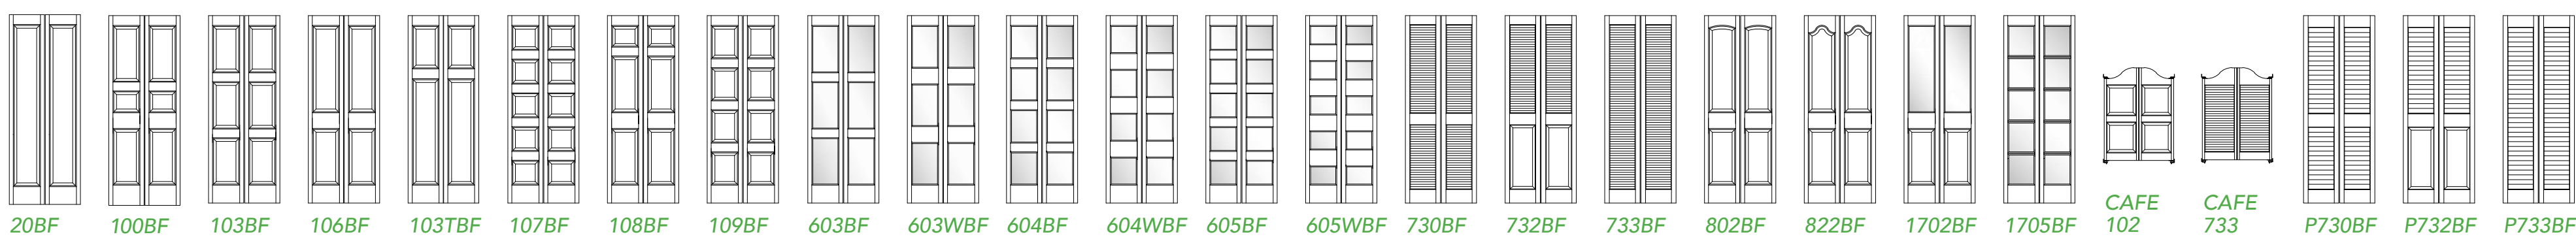

WOODGRAIN'S STILE & REAILS DOOR COLLECTION

100 SERIES

300 SERIES

500 SERIES

600 SERIES

700 SERIES

800 SERIES

4000 SERIES: SHAKER

6000 SERIES: EXTERIOR GRADE

BIFOLD SERIES

SIDELITE SERIES

FXXX FALSE LOUVER
PXXX PLANTATION LOUVER
PFXXX PLANTATION FALSE LOUVER
DOORS WITH PANEL GRAIN SHOWN
DENOTE CROSS-GRAIN DIRECTION