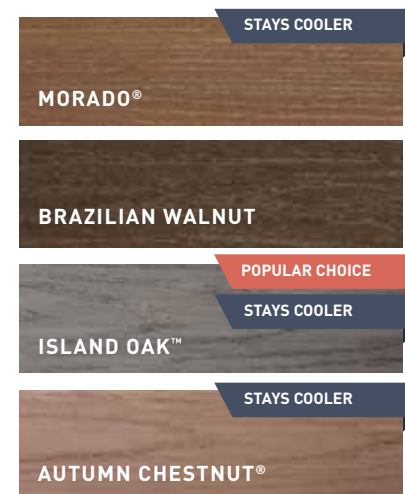

*Additional colors available online via special order.