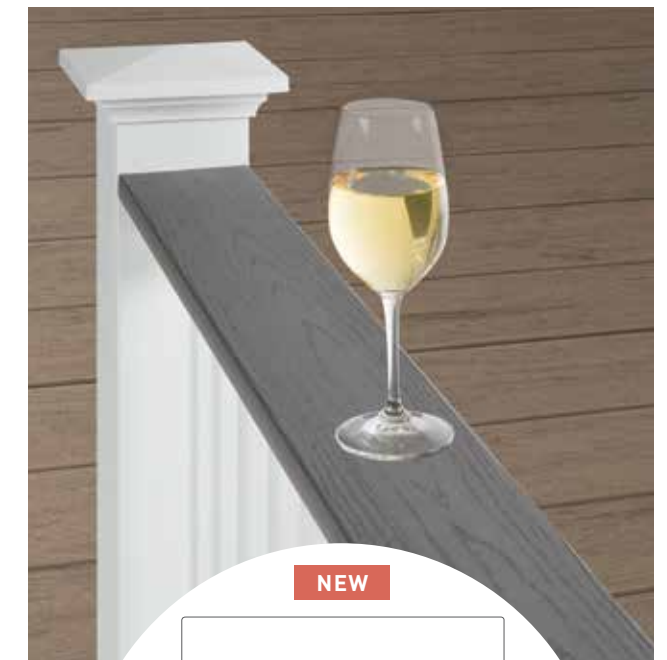

## Top Rail Options

**PREMIER RAILING®**  
TOP RAIL SIZE: 3.5" X 2.7"

**RADIANCE RAIL®**  
TOP RAIL SIZE: 2.9" X 2.9"

**TRADEMARK RAIL™**  
TOP RAIL SIZE: 3.5" X 2.6"  
(ONLY AVAILABLE IN WHITE)

**DRINK RAIL**  
SELECT FROM ANY FULL PROFILE DECK BOARDS  
(NOT COMPATIBLE WITH GROOVED BOARDS)