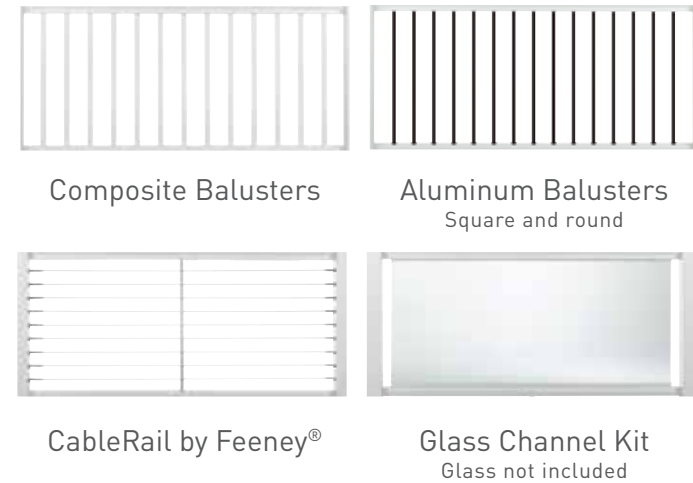

INFILL OPTIONS