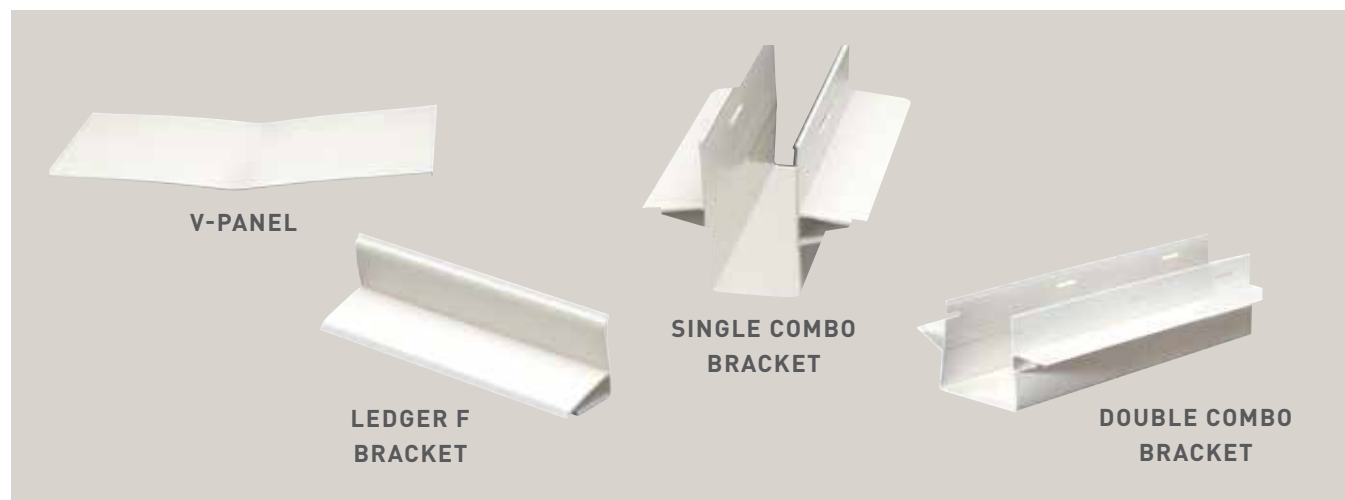

# Double Your Space

**SMART. DYNAMIC. COMPLEMENTARY.**

Designed for second-story decks, DrySpace™ is an under-deck water management system that collects and channels moisture away from the home, so you can make the most of the space underneath your deck. Adding crisp, clean lines above and a clean space below, DrySpace is made of solid extruded vinyl for maximum strength, durability, and weather resistance. Plus, it's backed by a 25-Year Limited Warranty.

## DrySpace Components

**AVAILABLE IN BULK OR INDIVIDUAL COMPONENTS**

DrySpace kits and individual components are available to fit most common deck dimensions. The kits include all the parts needed for an easy, seamless installation using standard tools.