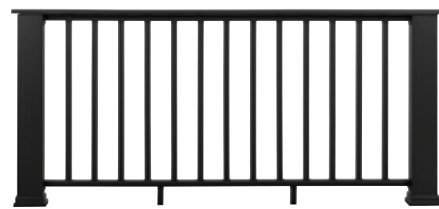

## MODERN COMPOSITE RAILING

Lean into the linear look with these sleek railing styles that offer clean lines.

- Safe and sturdy — great alternative to custom wood railings
- Low maintenance — never requires staining or painting
- Resistant to mold and moisture damage — won't warp, rot, or splinter
- Stands the test of time — resists staining and scratching
- Environmentally friendly — made from up to 50% recycled materials