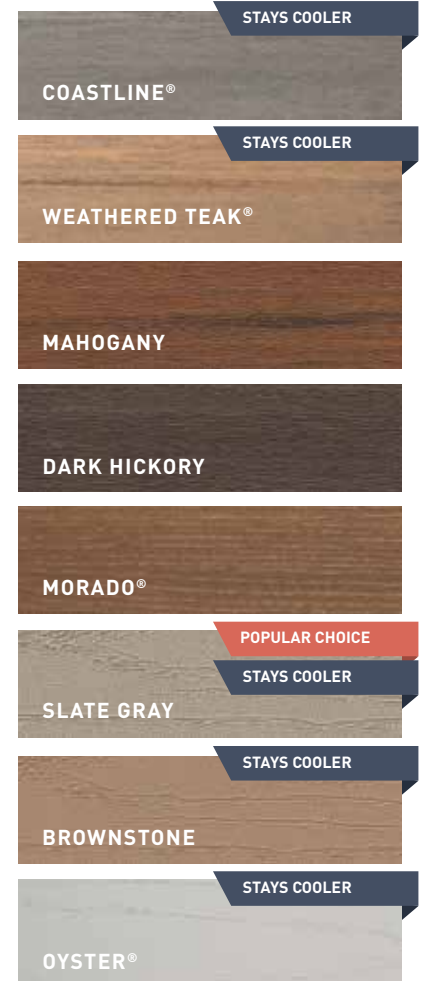

# Perfect Porch Appeal

ELEGANT. STYLISH. DURABLE.

Forget curb appeal — it's all about porch appeal these days. Warm, natural-looking, and nuanced colors round out the Porch Collection to help create an inviting space to greet guests, or just hang out. With tongue and groove technology, these porch boards feature a tighter-fit for a more polished look.

- Wide (5.5") width available in Coastline, Weathered Teak, Mahogany, and Dark Hickory.
- Standard (3.125") width available in all colors.

Oyster Porch

\*Additional color available online via special order.