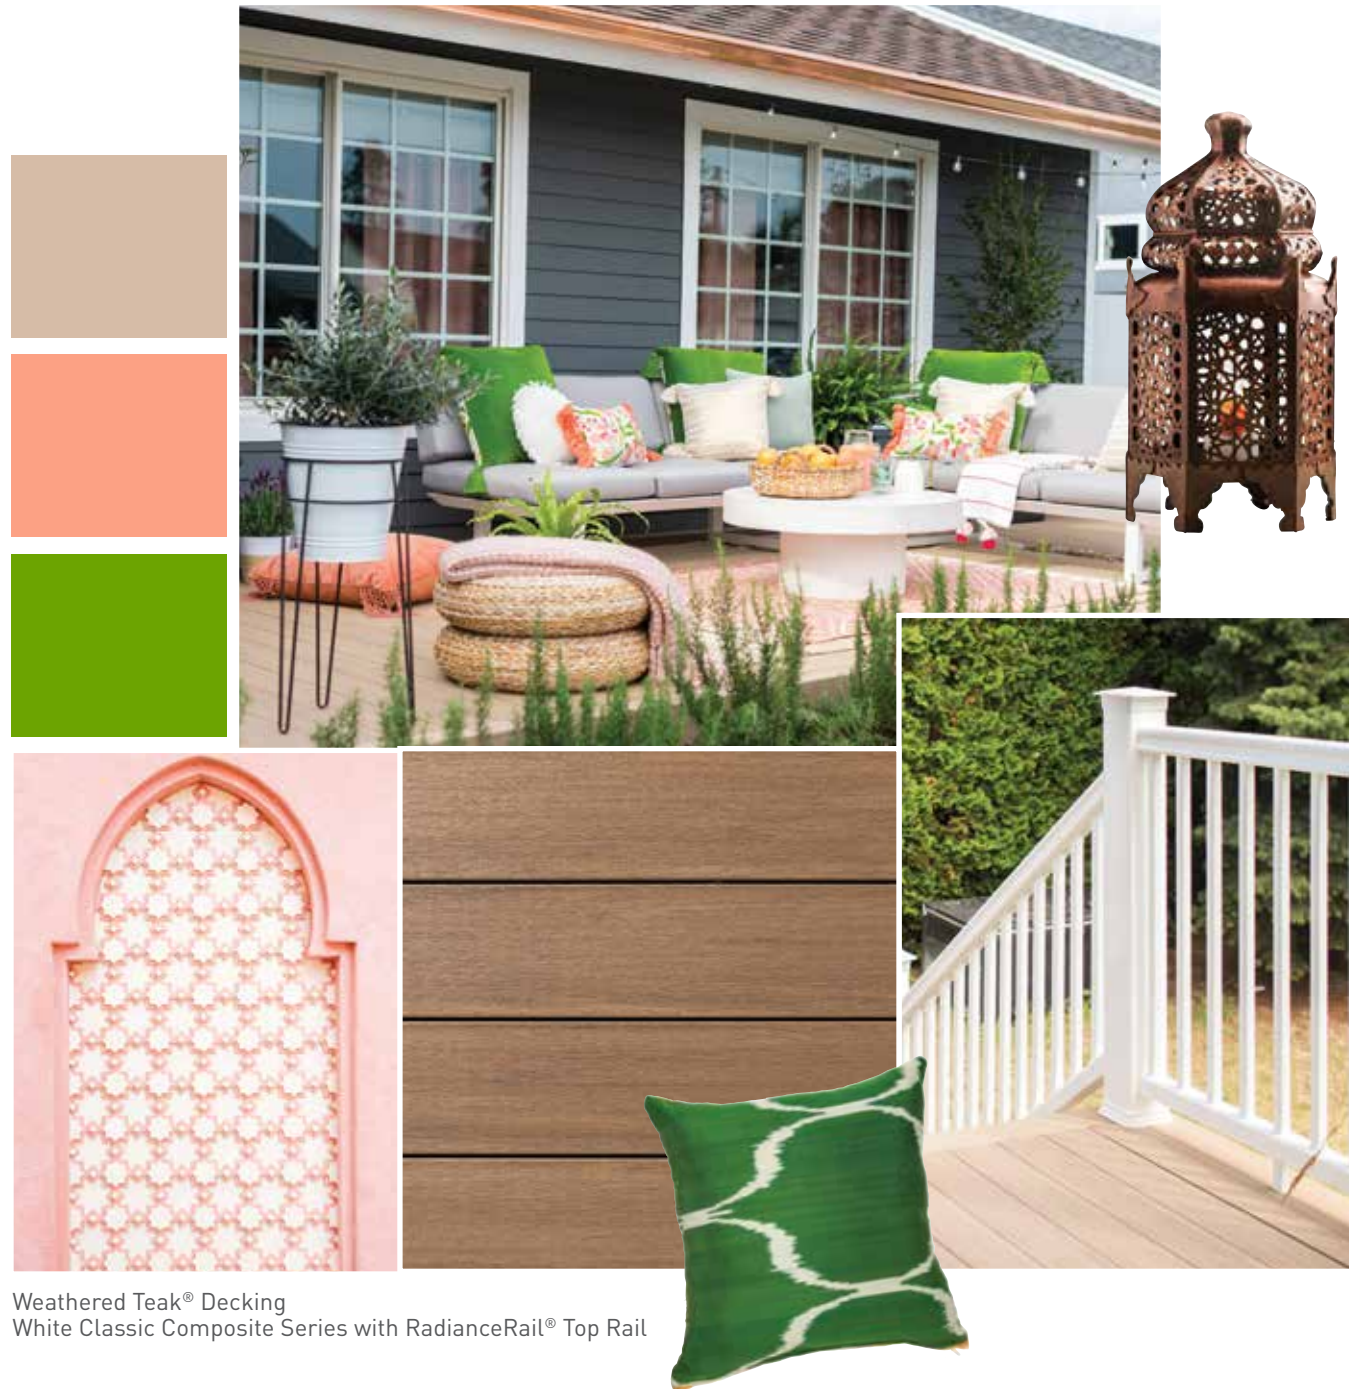

Relaxed Moroccan

Tap into the rich, vibrant colors and intricate patterns of this dreamy locale that was featured on the design show "Hidden Potential". Keep your deck and your seating low to the ground, then mix in various shapes to keep the eye moving. Details matter in your relaxed living space, so keep colors and shapes in the same family to create a quirky, relaxing outdoor space.

Weathered Teak® Decking
White Classic Composite Series with RadianceRail® Top Rail

Modern Farmhouse

Seek out the simple life while keeping the conveniences of modern amenities. Subdued colors work best with natural textures of cotton, copper, and wicker. Keep design lines sleek while adding touches of comfort with rocking chairs. Blend the charm of country living with luxe design for this on-trend look.