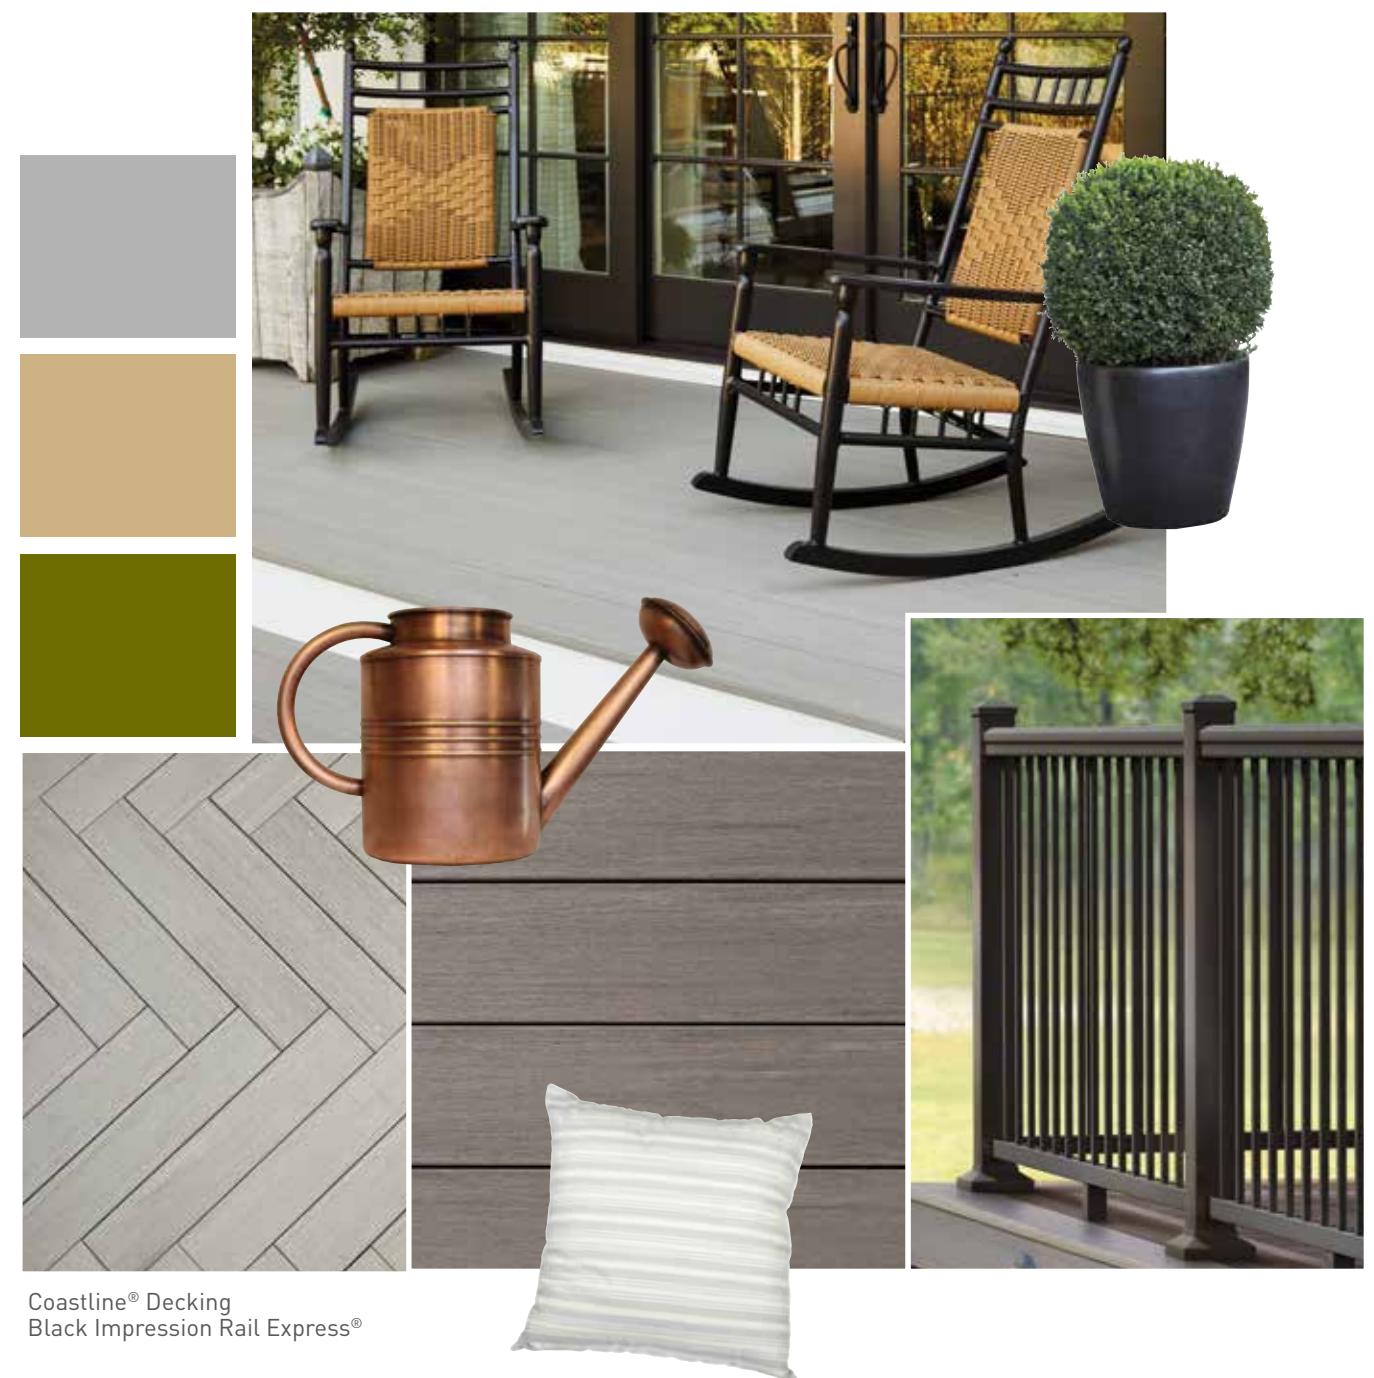

Coastline® Decking
Black Impression Rail Express®