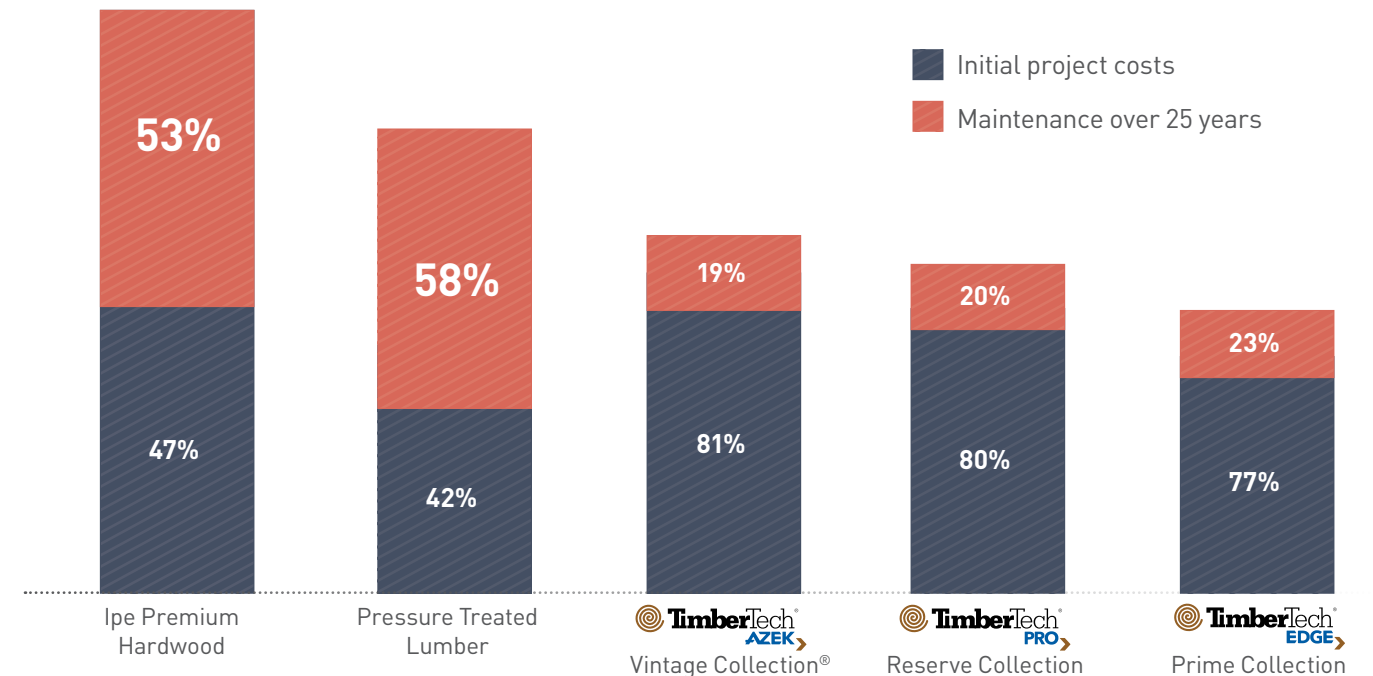

## NUANCE OF COLOR

Most TimberTech boards feature color nuances found in real wood. This complex color blending ranges from dramatic highlights and lowlights (that resemble premium hardwoods) to monochromatic (for a painted wood look). The degree of color variation differs by collection to make every deck board unique.

# Cost of Composite vs. Wood

Take the guesswork out of your deck budget. Check out the chart below and see how TimberTech can save you money — and effort — in the long run.

The total cost of installing and maintaining your deck over 25 years is up to **40% less** when you choose TimberTech Decking