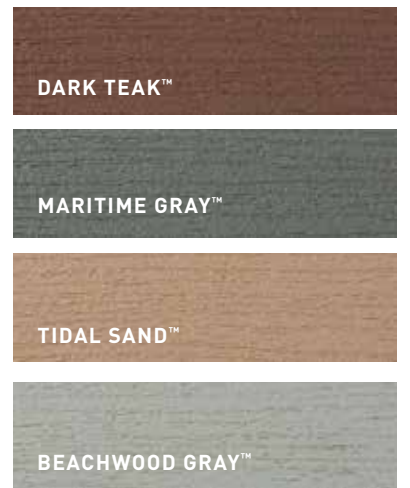

Tidal Sand™ Decking

Beachwood Gray™ Decking

## Premier Collection

**ALLURING. CLASSIC. ATTAINABLE.**

Design your ideal deck with the beautiful colors in this inspired collection. These full profile boards offer monochromatic colors for a painted wood visual and feature a subtle, straight wood grain pattern. Get the long-lasting look you've been daydreaming about.