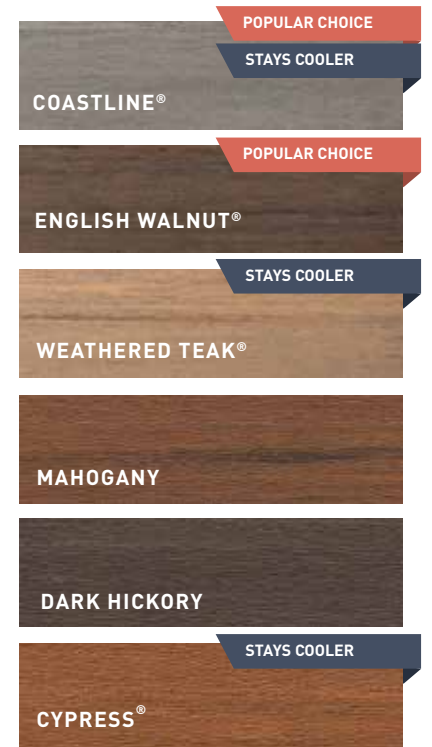

# Vintage Collection®

**RICH. SOPHISTICATED. STYLISH.**

Explore the "Designer Series" of decking to make your outdoor living space a masterpiece. This sophisticated collection features the most natural-looking colors with a subtle wire-brushed, low-gloss finish for a truly authentic wood look.

- Mix it up with stylish narrow (3.5"), standard (5.5"), and wide (7.25") widths available in all colors.

**NEW**

- **Vintage MAX (1.5")** thick boards available in Coastline. Offering longer spans, these boards are perfect for docks, boardwalks, and many commercial applications.