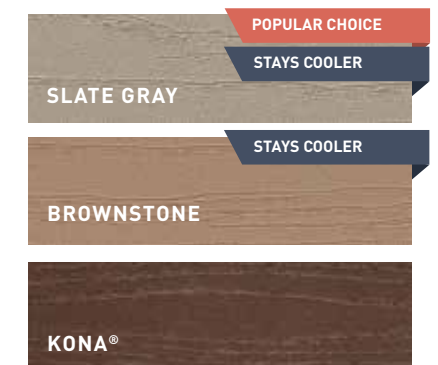

Cathedral wood grain