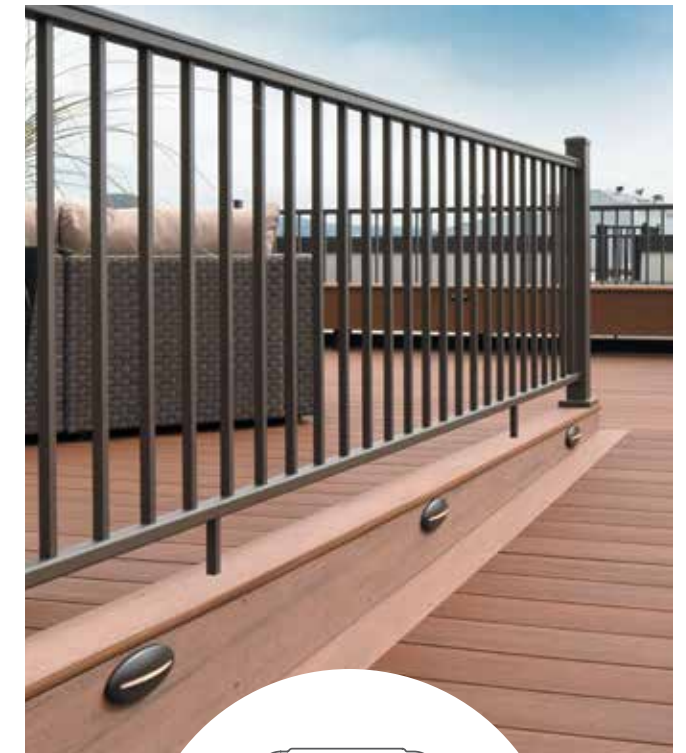

COLOR OPTIONS

INFILL

POST CAP