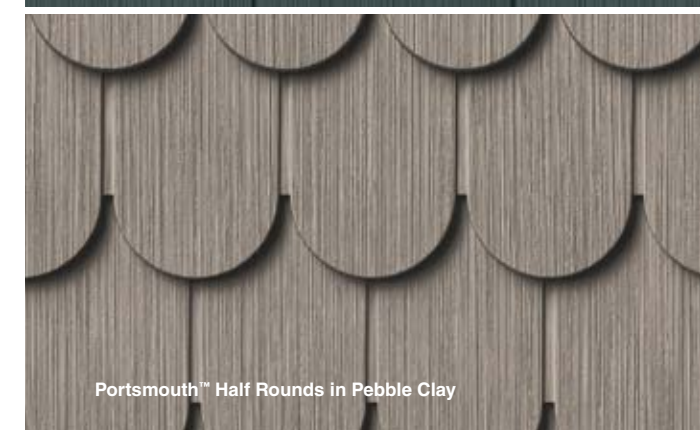

Portsmouth™ D5 Cedar Shingles in Storm (top) and Sterling (bottom),
Royal® Vinyl Trim in White

Heightened curb appeal: one amazing accent after another.

Whether you're mixing Hand-Split Shake into a clapboarded Craftsman for a rustic vibe, or creating coastal ambience with Half Round accents, every one of our Shake & Shingles profiles will help take your exterior to the next level—the one where you can't help but smile every time you look at it.

- Available in S7, D5, D7, Half Round and Hand-Split profiles
- Broad array of traditional colors and trending, UV-resistant ColorsCAPES® shades
- Realistic natural cedar texture

Portsmouth™ 8' S7 Shingles in Blue Gray

Portsmouth™ D5 Shingles in Cypress

Portsmouth™ D7 Shingles in Wedgewood

Portsmouth™ Half Rounds in Pebble Clay

Portsmouth™ Hand-Split Shake in Redwood

We'll get you to your "wow" place.

Achieving the exterior that expresses your home the way you want it takes time, thought and the right combination of siding, trim, accents, color and dimension. But the experience doesn't have to be painstaking or frustrating.