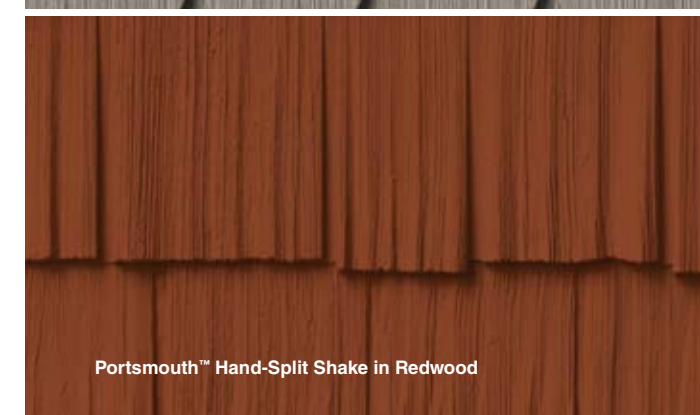

Portsmouth™ Half Rounds in Pebble Clay

Portsmouth™ Hand-Split Shake in Redwood