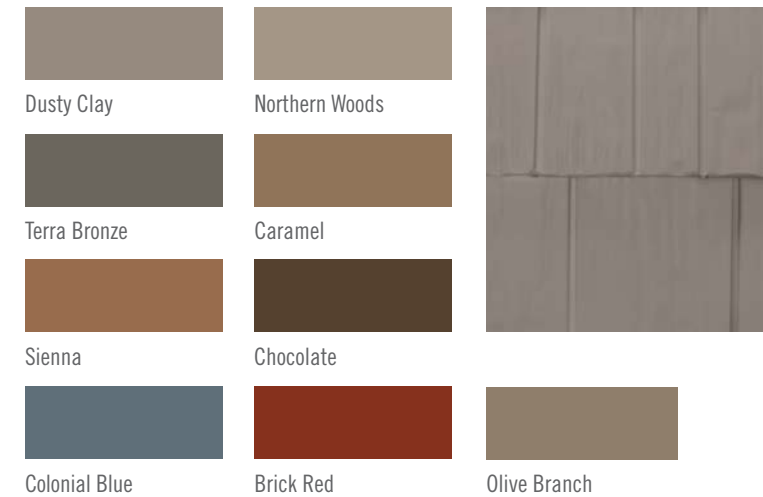

### THE FINISHING TOUCH

Complete your color scheme with Klauer coordinating soffit, fascia and rain-carrying systems. Our line of home exterior accessories is color coordinated with all of our products and offers the most attractive and functional system on the market today. Matching or contrasting accents will add a unique finish to your home.

#### AVAILABLE COLORS