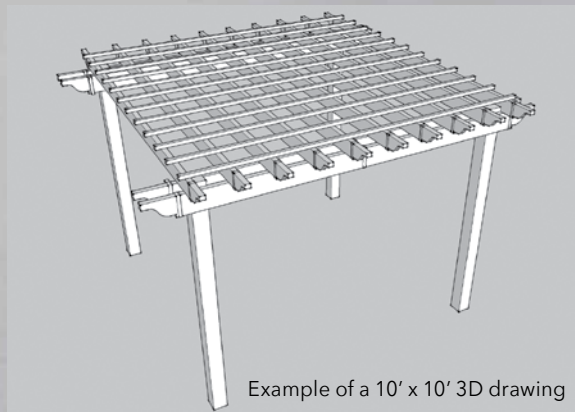

PERGOLAS

VINYL PERGOLAS

- Low maintenance
- Fully customizable for your home
- 3D Drawings available upon request

See page 11 for color options