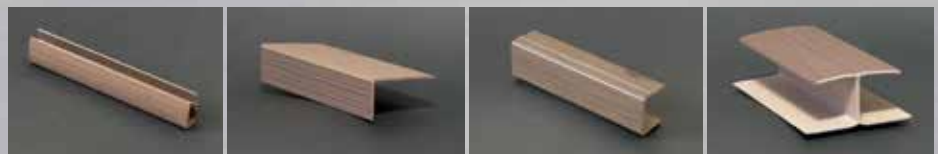

ACCESSORIES

Starter

Fascia trim

Finish trim

Splice