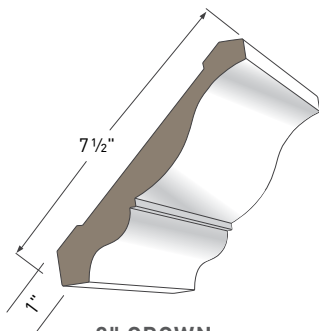

3" CROWN
AZM-52
Length: 16'

4" CROWN
AZM-49
Length: 16'

5" CROWN
AZM-47
Length: 16'

6" CROWN
AZM-45
Length: 16'

8" CROWN
AZM-43
Length: 16'

COVE MOULDING
AZM-80
Length: 16'

BED MOULDING
AZM-75
Length: 16'

3 1/2" BED MOULDING
AZM-28
Length: 16'