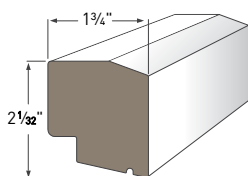

HISTORIC SILL
AZM-6930
Length: 16'

LARGE SILL NOSE
AZM-7979
Length: 16'

WINDOW SILL NOSE
AZM-7974
Length: 12'

LARGE HISTORIC SILL
AZM-7958
Length: 16'

SUB SILL NOSE
AZM-6933
Length: 16'

WATER TABLE
AZM-6935
Length: 18'