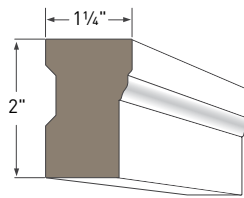

BRICK MOULD AZM-180
Lengths: 16, 17' and 18'