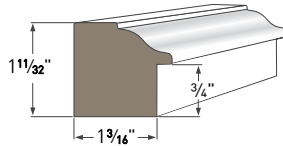

BACK BAND AZM-6931
Length: 16'