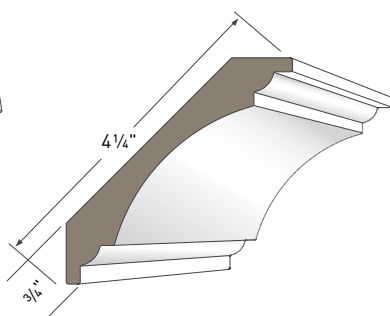

3" CROWN
AZM-52
Length: 16'

4" CROWN
AZM-49
Length: 16'

5" CROWN
AZM-47
Length: 16'

6" CROWN
AZM-45
Length: 16'

8" CROWN
AZM-43
Length: 16'

COVE MOULDING
AZM-80
Length: 16'

BED MOULDING
AZM-75
Length: 16'

3 1/2" BED MOULDING
AZM-28
Length: 16'