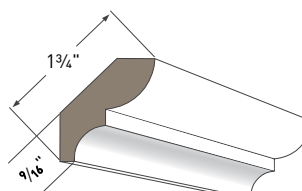

3" CROWN
AZM-52
Length: 16'

4" CROWN
AZM-49
Length: 16'

5" CROWN
AZM-47
Length: 16'

6" CROWN
AZM-45
Length: 16'

8" CROWN
AZM-43
Length: 16'

COVE MOULDING
AZM-80
Length: 16'

BED MOULDING
AZM-75
Length: 16'

3 1/2" BED MOULDING
AZM-28
Length: 16'