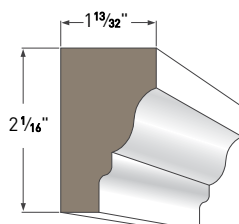

RAMS CROWN
AZM-6934
Length: 16'