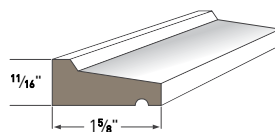

HISTORIC SILL
AZM-6930
Length: 16'

LARGE SILL NOSE
AZM-7979
Length: 16'

WINDOW SILL NOSE
AZM-7974
Length: 12'

LARGE HISTORIC SILL
AZM-7958
Length: 16'

SUB SILL NOSE
AZM-6933
Length: 16'

WATER TABLE
AZM-6935
Length: 18'