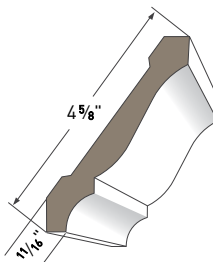

5" CROWN
AZM-47
Length: 16'