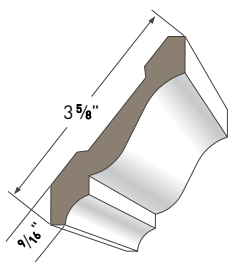

4" CROWN
AZM-49
Length: 16'