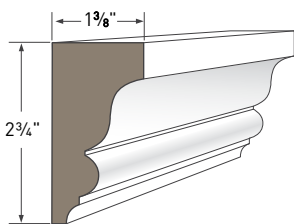

3" CROWN
AZM-52
Length: 16'

4" CROWN
AZM-49
Length: 16'

5" CROWN
AZM-47
Length: 16'

6" CROWN
AZM-45
Length: 16'

8" CROWN
AZM-43
Length: 16'

COVE MOULDING
AZM-80
Length: 16'

BED MOULDING
AZM-75
Length: 16'

3 1/2" BED MOULDING
AZM-28
Length: 16'