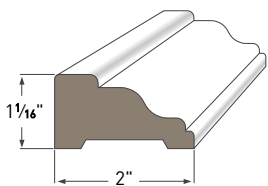

RAKE MOULDING AZM-287
Length: 16'