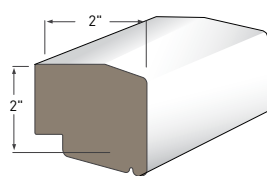

HISTORIC SILL
AZM-6930
Length: 16'

LARGE SILL NOSE
AZM-7979
Length: 16'

WINDOW SILL NOSE
AZM-7974
Length: 12'

LARGE HISTORIC SILL
AZM-7958
Length: 16'

SUB SILL NOSE
AZM-6933
Length: 16'

WATER TABLE
AZM-6935
Length: 18'