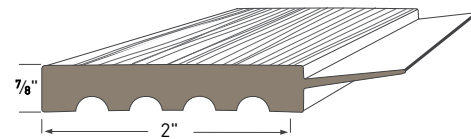

GARAGE DOOR THERMOSTOP AZM-6936
Lengths: 7', 9', and 16'