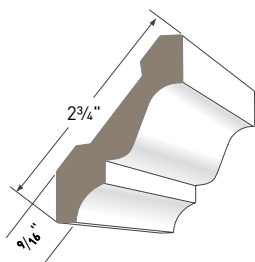

Crown Profiles

Use AZEK Crown Moulding as decorative accents along the intersection of a wall and ceiling or choose a combination of profiles to create an elegantly custom look.

3" CROWN
AZM-52
Length: 16'