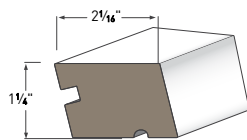

HISTORIC SILL
AZM-6930
Length: 16'

LARGE SILL NOSE
AZM-7979
Length: 16'

WINDOW SILL NOSE
AZM-7974
Length: 12'

LARGE HISTORIC SILL
AZM-7958
Length: 16'

SUB SILL NOSE
AZM-6933
Length: 16'

WATER TABLE
AZM-6935
Length: 18'