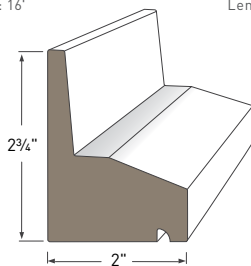

HISTORIC SILL
AZM-6930
Length: 16'

LARGE SILL NOSE
AZM-7979
Length: 16'

WINDOW SILL NOSE
AZM-7974
Length: 12'

LARGE HISTORIC SILL
AZM-7958
Length: 16'

SUB SILL NOSE
AZM-6933
Length: 16'

WATER TABLE
AZM-6935
Length: 18'