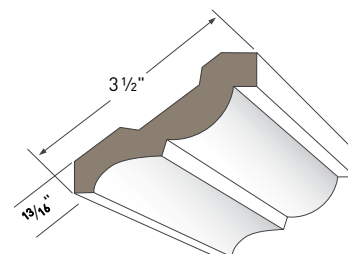

3" CROWN
AZM-52
Length: 16'

4" CROWN
AZM-49
Length: 16'

5" CROWN
AZM-47
Length: 16'

6" CROWN
AZM-45
Length: 16'

8" CROWN
AZM-43
Length: 16'

COVE MOULDING
AZM-80
Length: 16'

BED MOULDING
AZM-75
Length: 16'

3 1/2" BED MOULDING
AZM-28
Length: 16'