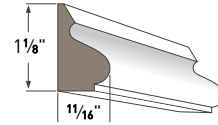

BASE CAP AZM-164
Length: 16'