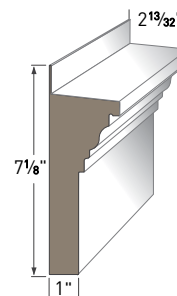

CROSSHEAD PEDIMENT
AZM-6216
Length: 18'