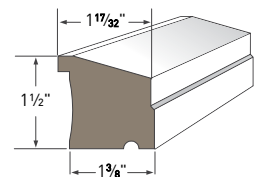

HISTORIC SILL
AZM-6930
Length: 16'

LARGE SILL NOSE
AZM-7979
Length: 16'

WINDOW SILL NOSE
AZM-7974
Length: 12'

LARGE HISTORIC SILL
AZM-7958
Length: 16'

SUB SILL NOSE
AZM-6933
Length: 16'

WATER TABLE
AZM-6935
Length: 18'