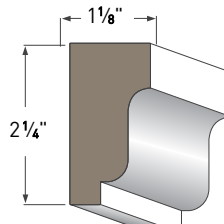

SOLID CROWN
AZM-7954
Length: 16'