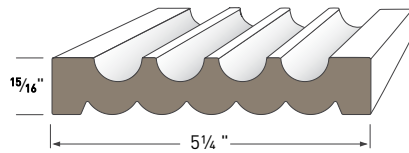

FLUTED/REEDED AZM-606
Length: 16'