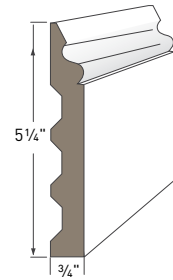

COLONIAL BASE CAP AZM-163
Length: 16'