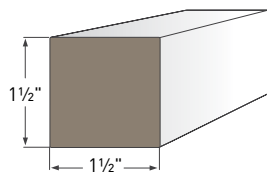

SQUARE PROFILE AZM-236
Length: 12'