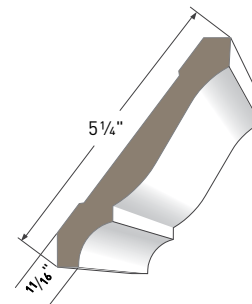

6" CROWN
AZM-45
Length: 16'