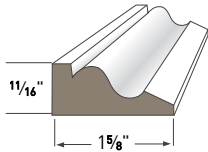

BAND MOULDING AZM-217
Length: 16'