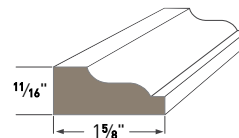

SHINGLE MOULD AZM-210
Length: 16'