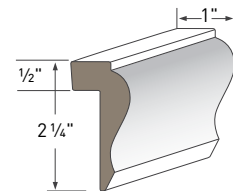

WAINSCOT CAP AZM-284
Length: 16'