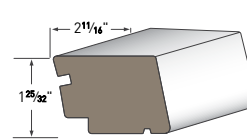

HISTORIC SILL
AZM-6930
Length: 16'

LARGE SILL NOSE
AZM-7979
Length: 16'

WINDOW SILL NOSE
AZM-7974
Length: 12'

LARGE HISTORIC SILL
AZM-7958
Length: 16'

SUB SILL NOSE
AZM-6933
Length: 16'

WATER TABLE
AZM-6935
Length: 18'