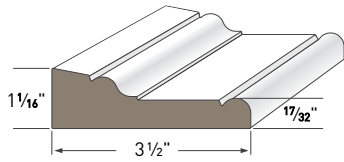

IMPERIAL RAKE CROWN
AZM-6937
Length: 16'

RAMS CROWN
AZM-6934
Length: 16'

SOLID CROWN
AZM-7954
Length: 16'

CROSSHEAD PEDIMENT
AZM-6216
Length: 18'

Casing Profiles

Use AZEK® casing profiles as decorative mouldings against a wall, door, or window to create surrounds. Complement windows and doors with a single profile or combine multiple profiles for a personalized exterior transformation.