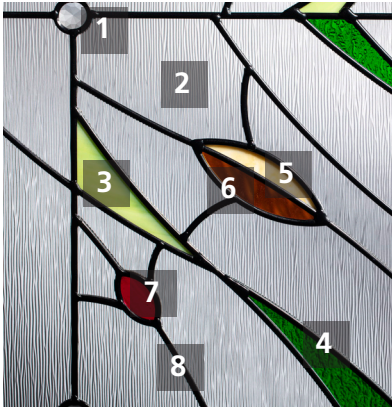

## Contemporary Style Decorative Doorglass

The soft buds of the willow are Spring's earliest sign that the garden is about to wake. Salix, the botanical name for willow, reflects their beauty and whimsy with pops of color and modern lines. Bring nature to your entryway all year round with this earthy, organic pattern.

Privacy Rating:

Size	Frame	Item Number	List Price
22" x 48"	Evolve White	320539	\$762.49
22" x 48"	ZEEL White	5480041-1874P-0	\$785.41
22" x 48"	TriSys White	320547	\$806.87
22" x 64"	Evolve White	320550	\$1,057.10
22" x 64"	ZEEL White	5152241-1874P-0	\$1,079.16
22" x 64"	TriSys White	320545	\$1,148.08
7" x 64"	Evolve White	320551	\$565.63
7" x 64"	ZEEL White	5230041-1874P-0	\$606.58
7" x 64"	TriSys White	320546	\$656.61
22" x 80"	Evolve White	320549	\$1,515.01
22" x 80"	ZEEL White	6812241-1874P-0	\$1,532.51
8" x 80"	Evolve White	320544	\$715.07
8" x 80"	ZEEL White	6830041-1874P-0	\$763.33