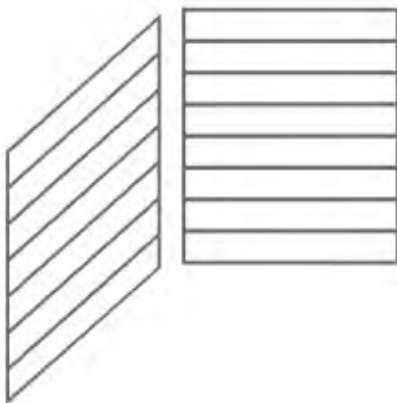

PANEL SYSTEMS

L.J. Smith Stair Systems
AVAILABLE NOW | MADE IN THE USA

Fresh elegance in minimal lines.

Modern décors are known for making a fresh statement with minimal elements. That is certainly the intent with our Panel System designed for stairways and level applications. Their welded look and powder coated, low-sheen, black finish perfectly complement an urban aesthetic. They come in preassembled panels for simplified installation. Options include panels for open tread, kneewall, and level runs. With five rake panel and seven level panel widths, this system can accommodate nearly every straight stair floor plan.

Explore your options to refresh.

Check out the latest inspiration and new products on our Novo Brand websites.

We look forward to helping transform your space.
novobp.com