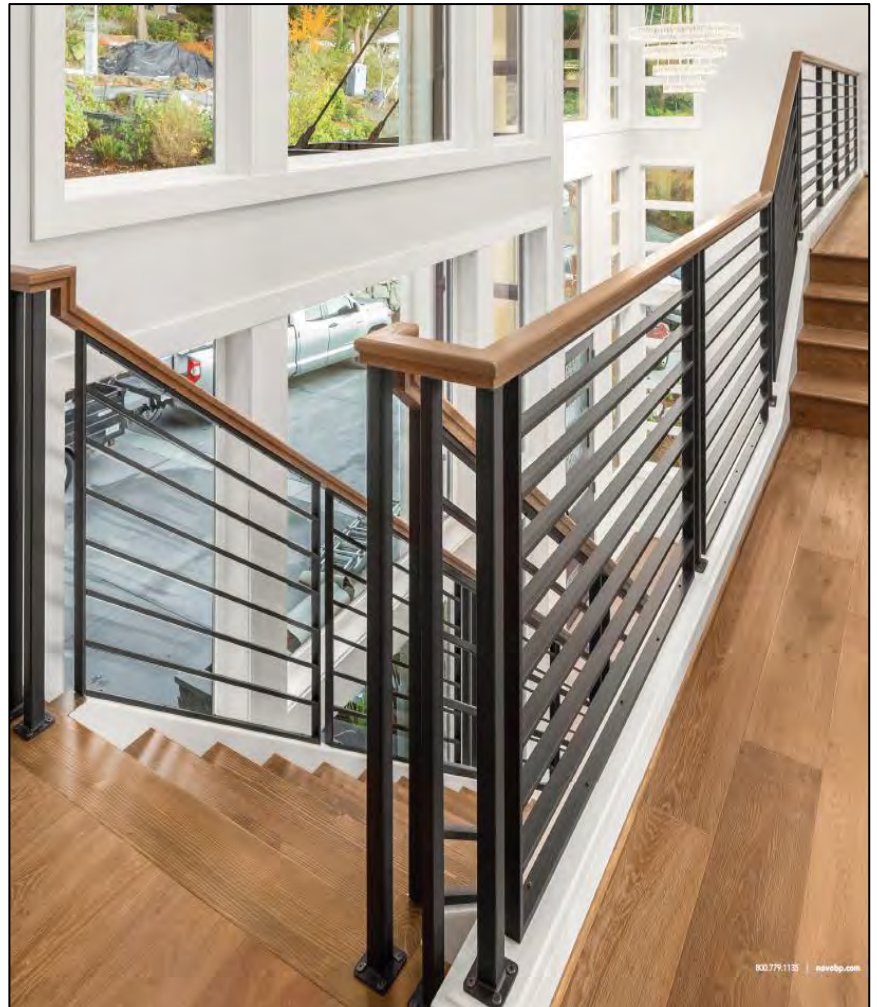

PANEL SYSTEMS

L.J. Smith Stair Systems
AVAILABLE NOW | MADE IN THE USA

Fresh elegance in minimal lines.

Modern décors are known for making a fresh statement with minimal elements. That is certainly the intent with our Panel System designed for stairways and level applications. Their welded look and powder coated, low-sheen, black finish perfectly complement an urban aesthetic. They come in preassembled panels for simplified installation. Options include panels for open tread, kneewall, and level runs. With five rake panel and seven level panel widths, this system can accommodate nearly every straight stair floor plan.

Explore your options to refresh.

Check out the latest inspiration and new products on our Novo Brand websites.

We look forward to helping transform your space.
novobp.com