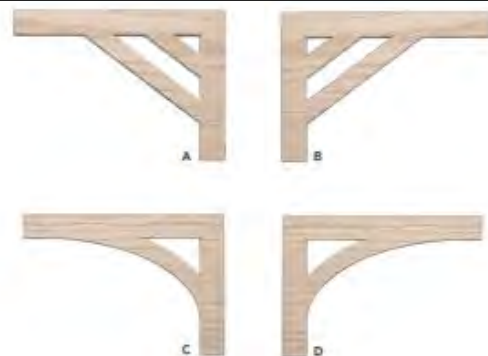

### Primed Poplar Reversible Risers

Available in:

7½" x 48" LJ80757X48REV-PR

7½" x 54" LJ80757X54REV-PR

7½" x 60" LJ80757X60REV-PR

# DECORATIVE STAIR BRACKETS

L.J. Smith Stair Systems

AVAILABLE APRIL 2021 | MADE IN THE USA

## Something new rises into view.

A light touch that adds appeal, our new Stair Brackets feature a modern, on-trend look. Available in Red Oak and Birch, they add to your home's ambiance with the typical application below stair tread returns or even on stair risers. Brackets are sold in left- and right-hand designs and measure  $\frac{1}{4}$ " x  $11\frac{1}{2}$ " x  $8\frac{1}{8}$ ".

- A Left Bracket:  
LJ-7228LH-O  
LJ-7228LH-BR
  - B Right Bracket:  
LJ-7228RH-O  
LJ-7228RH-BR
  - C Left Bracket:  
LJ-7229LH-O  
LJ-7229LH-BR
  - D Right Bracket:  
LJ-7229RH-O  
LJ-7229RH-BR
- Red Oak (O)  
Birch (BR)