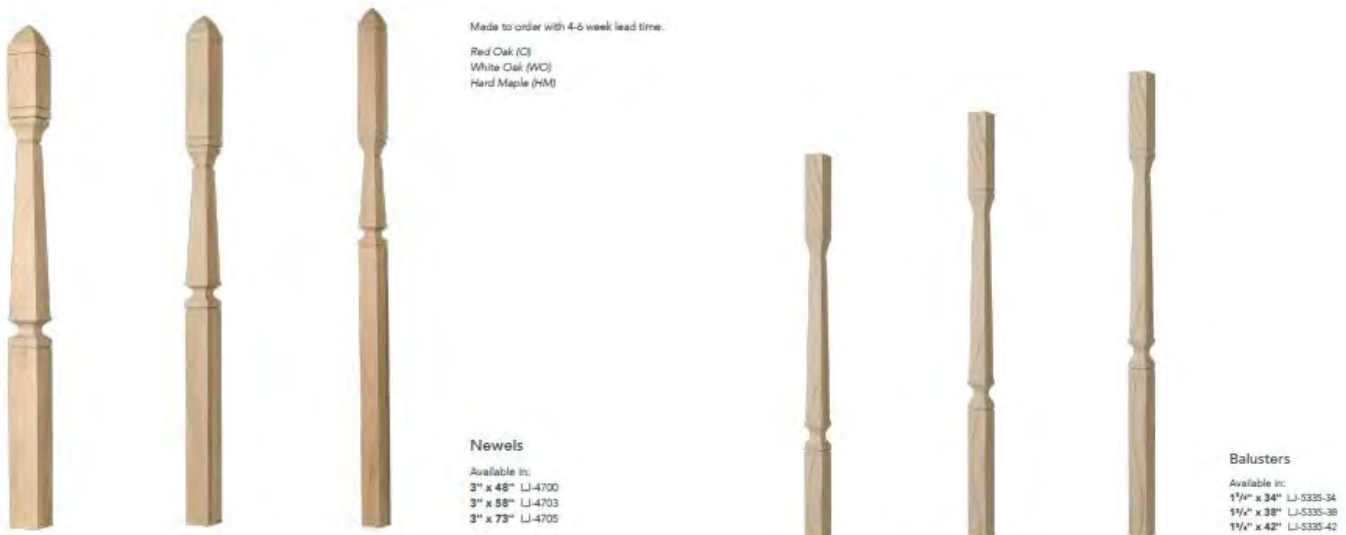

Made to order with 4-6 week lead time.
Red Oak (O)
White Oak (WO)
Hard Maple (HM)