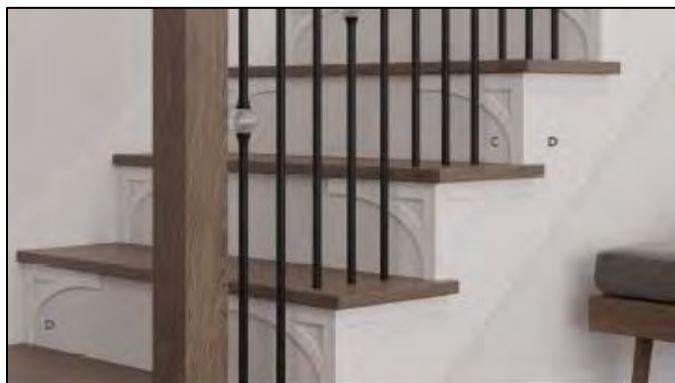

# DECORATIVE STAIR BRACKETS

L.J. Smith Stair Systems

AVAILABLE APRIL 2021 | MADE IN THE USA

## Something new rises into view.

A light touch that adds appeal, our new Stair Brackets feature a modern, on-trend look. Available in Red Oak and Birch, they add to your home's ambiance with the typical application below stair tread returns or even on stair risers. Brackets are sold in left- and right-hand designs and measure  $\frac{1}{4}$ " x  $11\frac{1}{2}$ " x  $8\frac{1}{8}$ ".