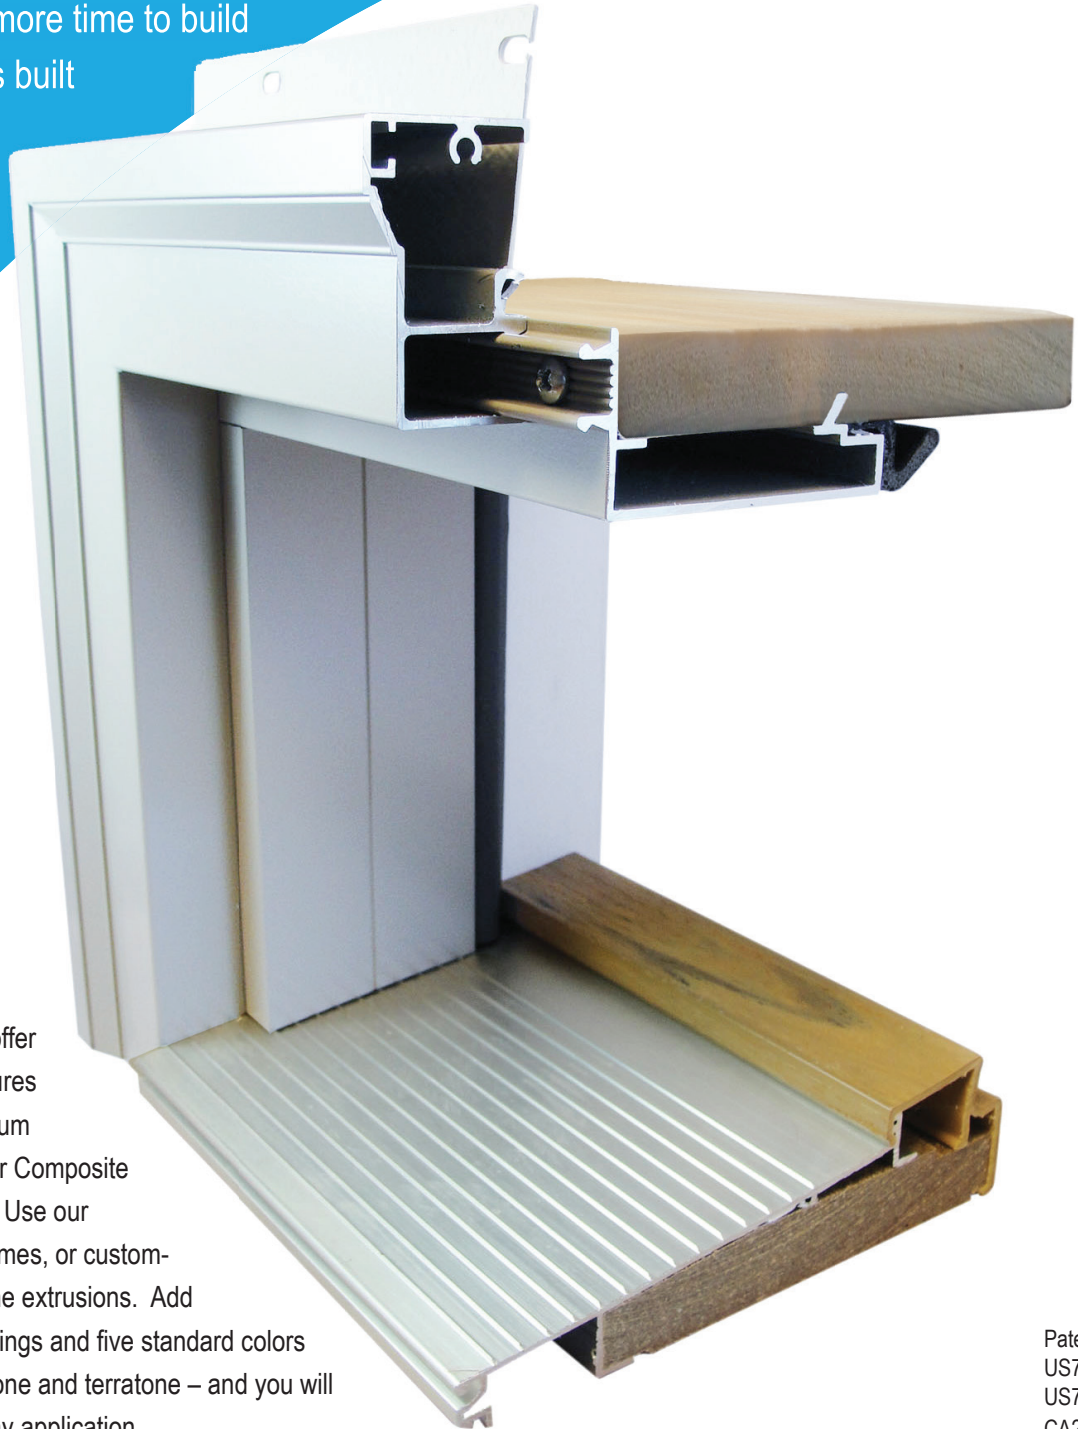

PreClad Frames by Frontline offer a one-step assembly that features a 16 gauge prefinished aluminum exterior integrated with a 4Ever Composite or TruCore® treated pine base. Use our standard 4-9/16" or 6-9/16" frames, or custom-size your frames using Frontline extrusions. Add Brickmould and Crownline nosings and five standard colors – white, black, bronze, sandstone and terratone – and you will have door frames for nearly any application.

Patent #
US7,111,433
US7,454,865
CA2,415,545

Frame Specifications

Base	Composite: woodgrain or primed Pine: finger-jointed clear or primed
Aluminum	16 Gauge
Paint	To AAMA 2603 standard
Frame Widths	Standard: 4-9/16" and 6-9/16" Fabricated: 4-9/16" to 12-9/16"
Mull Posts	2-1/2" and "back to back"
Casing	Brickmould, Crownline, flat casing

Frame Details

Sidelite Systems	Continuous head & sill Box units
Frame Specs	Match your wood frame specs
Frame Preps	Sill angle, head dado, mull headers, mull haunch, hinges & deadbolts
Weather-Seal	Installed, loose or none Q-Ion 650 or 730 Beige, black or bronze
Variable Depths	FLTA-77 for ripped frames FLTA-60 - 2" Frame Extender

Frame Features

Assembles the same as a wood frame

Cuts clad unit assembly time in half

Custom Frame Depth

Fabricate the jamb depth you need

Composite Base

Rot, decay, mold, insect and split proof
Woodgrain - stains like a fiberglass door or paint
Prime - paint