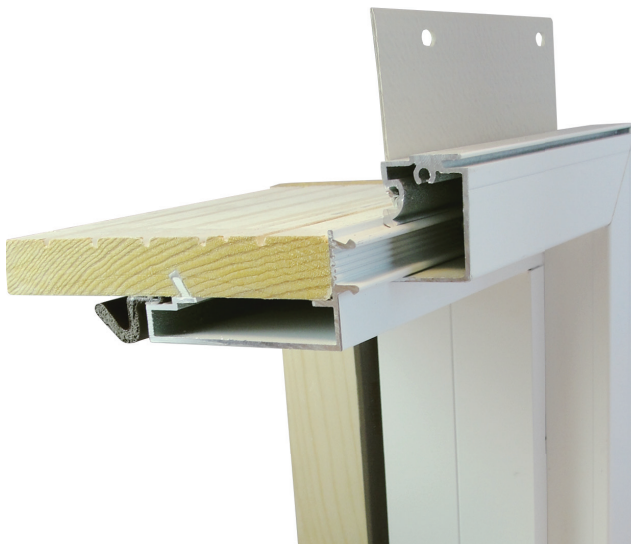

PRECLAD DOOR FRAMES

4EVER COMPOSITE OR TRUCORE® PINE

The Complete Frame Solution

One-step assembly cuts clad frame fabrication time in half, giving you more time to build more doors. More doors built means more profit...

PreClad Frames by Frontline offer a one-step assembly that features a 16 gauge prefinished aluminum exterior integrated with a 4Ever Composite or TruCore® treated pine base. Use our standard 4-9/16" or 6-9/16" frames, or custom-size your frames using Frontline extrusions. Add Brickmould and Crownline nosings and five standard colors – white, black, bronze, sandstone and terratone – and you will have door frames for nearly any application.

Patent #
US7,111,433
US7,454,865
CA2,415,545

Frame Specifications

Base	Composite: woodgrain or primed Pine: finger-jointed clear or primed
Aluminum	16 Gauge
Paint	To AAMA 2603 standard
Frame Widths	Standard: 4-9/16" and 6-9/16" Fabricated: 4-9/16" to 12-9/16"
Mull Posts	2-1/2" and "back to back"
Casing	Brickmould, Crownline, flat casing

Frame Details

Sidelite Systems	Continuous head & sill Box units
Frame Specs	Match your wood frame specs
Frame Preps	Sill angle, head dado, mull headers, mull haunch, hinges & deadbolts
Weather-Seal	Installed, loose or none Q-Ion 650 or 730 Beige, black or bronze
Variable Depths	FLTA-77 for ripped frames FLTA-60 - 2" Frame Extender