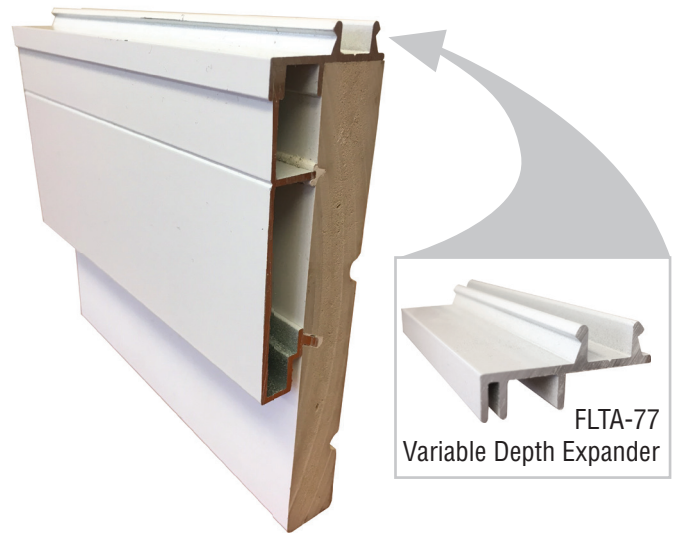

PRECLAD DOOR FRAMES

4EVER COMPOSITE OR TRUCORE® PINE

The Complete Frame Solution

One-step assembly cuts clad frame fabrication time in half, giving you more time to build more doors. More doors built means more profit...

PreClad Frames by Frontline offer a one-step assembly that features a 16 gauge prefinished aluminum exterior integrated with a 4Ever Composite or TruCore® treated pine base. Use our standard 4-9/16" or 6-9/16" frames, or custom-size your frames using Frontline extrusions. Add Brickmould and Crownline nosings and five standard colors – white, black, bronze, sandstone and terratone – and you will have door frames for nearly any application.

Patent #
US7,111,433
US7,454,865
CA2,415,545

Frame Specifications

Base	Composite: woodgrain or primed Pine: finger-jointed clear or primed
Aluminum	16 Gauge
Paint	To AAMA 2603 standard
Frame Widths	Standard: 4-9/16" and 6-9/16" Fabricated: 4-9/16" to 12-9/16"
Mull Posts	2-1/2" and "back to back"
Casing	Brickmould, Crownline, flat casing

Frame Details

Sidelite Systems	Continuous head & sill Box units
Frame Specs	Match your wood frame specs
Frame Preps	Sill angle, head dado, mull headers, mull haunch, hinges & deadbolts
Weather-Seal	Installed, loose or none Q-Ion 650 or 730 Beige, black or bronze
Variable Depths	FLTA-77 for ripped frames FLTA-60 - 2" Frame Extender