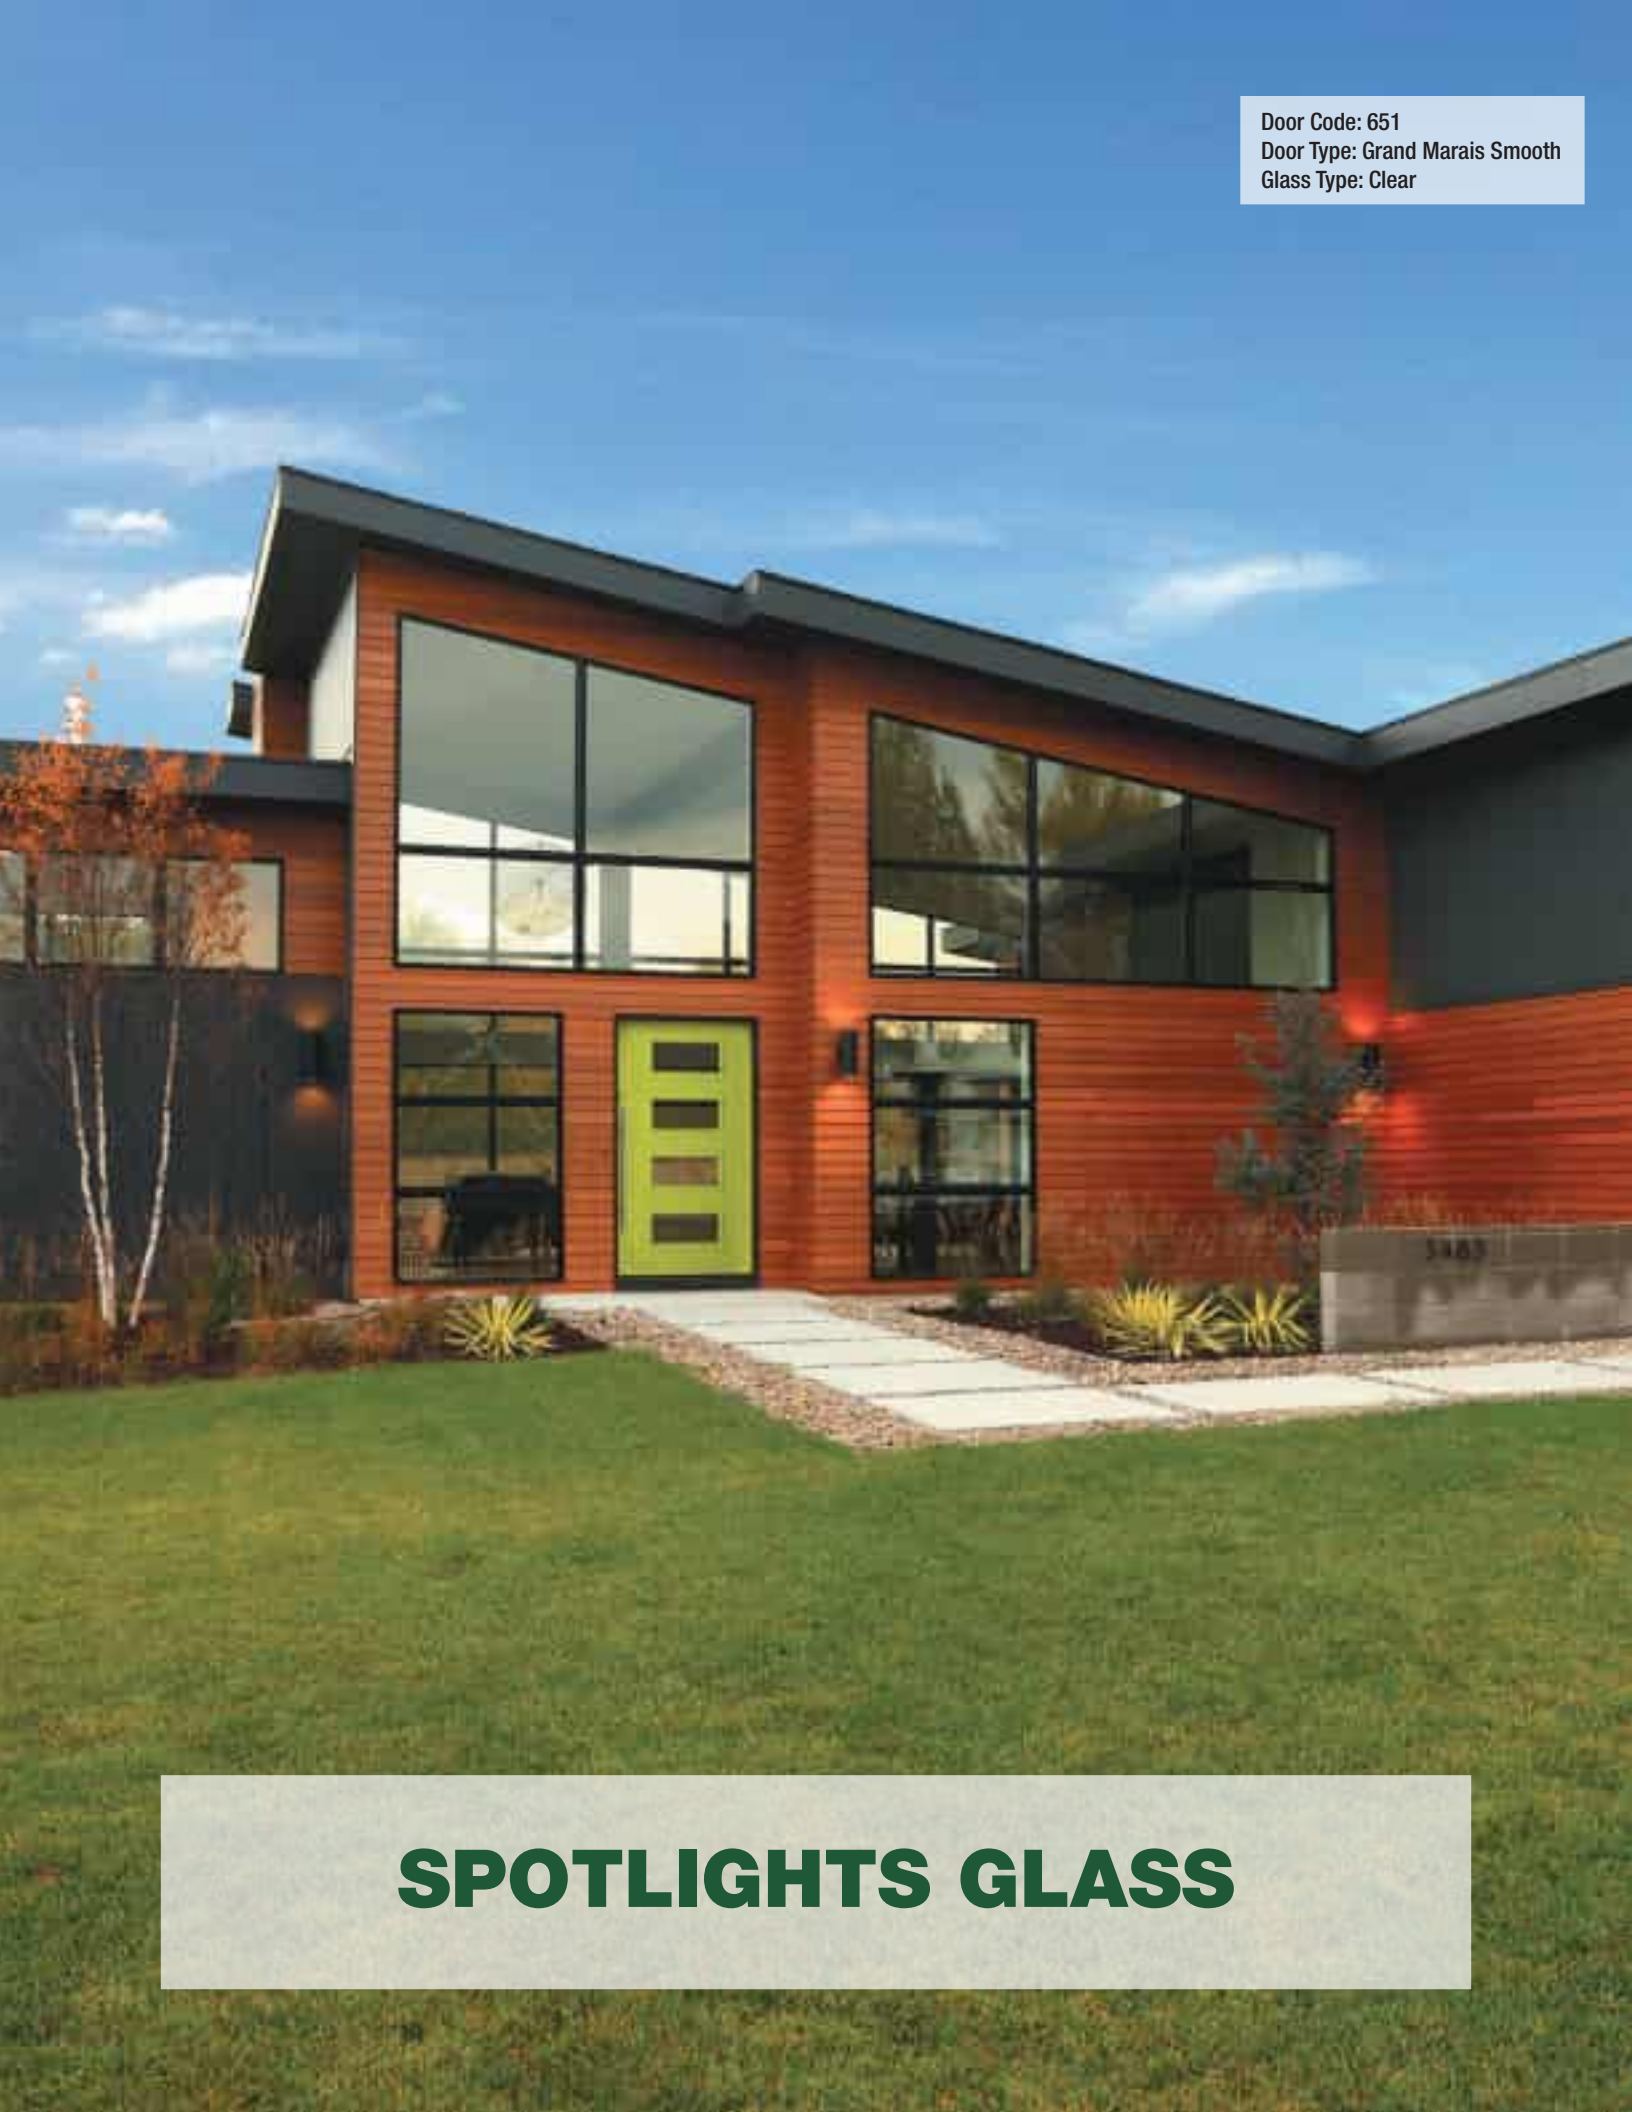

Door Code: 651
Door Type: Grand Marais Smooth
Glass Type: Clear

SPOTLIGHTS GLASS