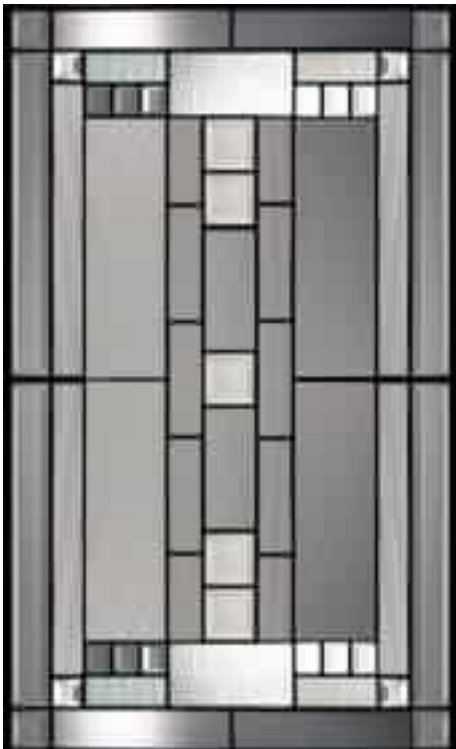

Smooth Steel	Stainable Steel	Trugrain™ Steel	Grand Marais Smooth Fiberglass	Grand Marais Textured Oak Fiberglass	Grand Marais Textured Fir Fiberglass	Timbergrain - Cherry	Timbergrain - Mahogany	Timbergrain - Oak	Timbergrain - Fir	Timbergrain - Knotty Alder
422	■	■		■	■						
607	■	■		■	■		■				
684	■ ■	■ ■	■ ■	■ ■	■ ■		■ ■	■ ■	■ ■		■ ■
686	■ ■	■ ■	■ ■	■ ■	■ ■		■ ■	■ ■	■ ■		
690	■ ■ ■	■ ■ ■	■ ■	■ ■	■ ■		■ ■	■ ■	■ ■		
692	■ ■	■ ■	■ ■	■ ■	■ ■		■ ■	■ ■	■ ■		
866	■ ■	■	■ ■	■ ■		■ ■				■ ■	
SIDELITES											
422		■		■	■						
690	■ ■	■ ■	■ ■	■ ■	■ ■		■ ■	■ ■	■ ■	■ ■	■ ■
692	■ ■	■ ■	■ ■	■ ■	■ ■						■
819	■ ■	■	■ ■	■ ■	■ ■	■				■ ■	

■ Available in 6/8 height   ■ Available in 7/0 height   ■ Available in 8/0 height