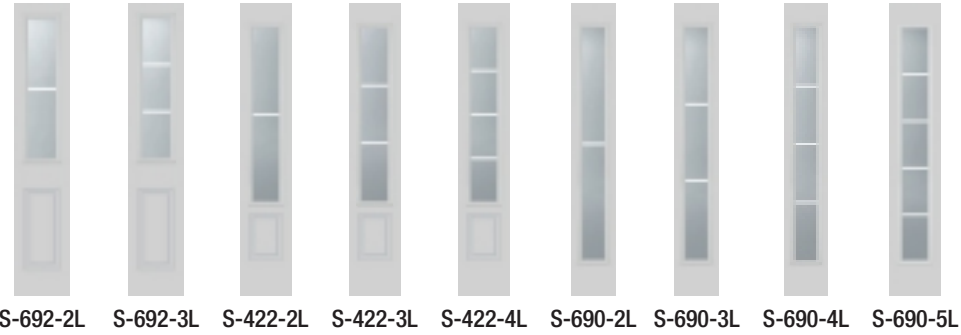

Smooth Steel	Stainable Steel	Trugrain™ Steel	Grand Marais Smooth Fiberglass	Grand Marais Textured Oak Fiberglass	Grand Marais Textured Fir Fiberglass
684-4L-2P	■ ■ ■	■ ■ ■		■	■	
684-9L-2P	■ ■ ■	■ ■ ■		■	■	
607-3LV-2P	■	■				
607-4L-2P	■	■				
607-6L-2P	■	■				
607-8L-2P	■	■				
607-12L-2P	■	■				
686-4LV-FL	■ ■ ■	■ ■ ■		■	■	
686-4L-FL	■ ■ ■	■ ■ ■		■	■	
686-6L-FL	■ ■ ■	■ ■ ■		■	■	
686-8L-FL	■ ■ ■	■ ■ ■		■	■	
686-10L-FL	■ ■ ■	■ ■ ■		■	■	
686-15L-FL	■ ■ ■	■ ■ ■		■	■	
SIDELITES						
S-692-2L	■ ■ ■	■ ■ ■		■	■	
S-692-3L	■ ■ ■	■ ■ ■		■	■	
S-422-2L	■	■				
S-422-3L	■	■				
S-422-4L	■	■				
S-690-2L	■ ■ ■	■ ■ ■		■	■	
S-690-3L	■ ■ ■	■ ■ ■		■	■	
S-690-4L	■ ■ ■	■ ■ ■		■	■	
S-690-5L	■ ■ ■	■ ■ ■		■	■	

■ Available in 6/8 height   ■ Available in 7/0 height
■ Available in 8/0 height