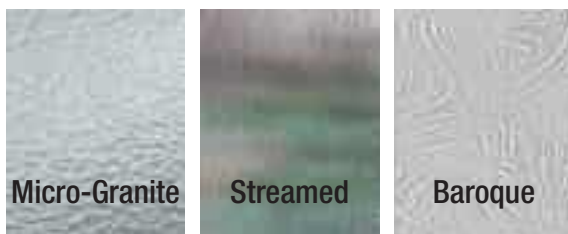

SIMULATED DIVIDED LIGHTS

Designed with architectural style in mind. The look of a true divided light, with the energy efficiency of a single light.

A mill finish grille between glass, and backing strips for a true wood muntin appearance.

Traditional Style SDLs

- Traditional 1-1/8" External Grille (SDL)
- 7/8" Internal Grille

Craftsman Style SDLs

- Craftsman 7/8" External Grille (SDL)
- 1/2" Internal Grille

Glass Options

Clear Low-E or Textured Low-E options shown below

Door Code: 606-4L-FL
Door Type: Smooth Steel
Glass Type: Baroque