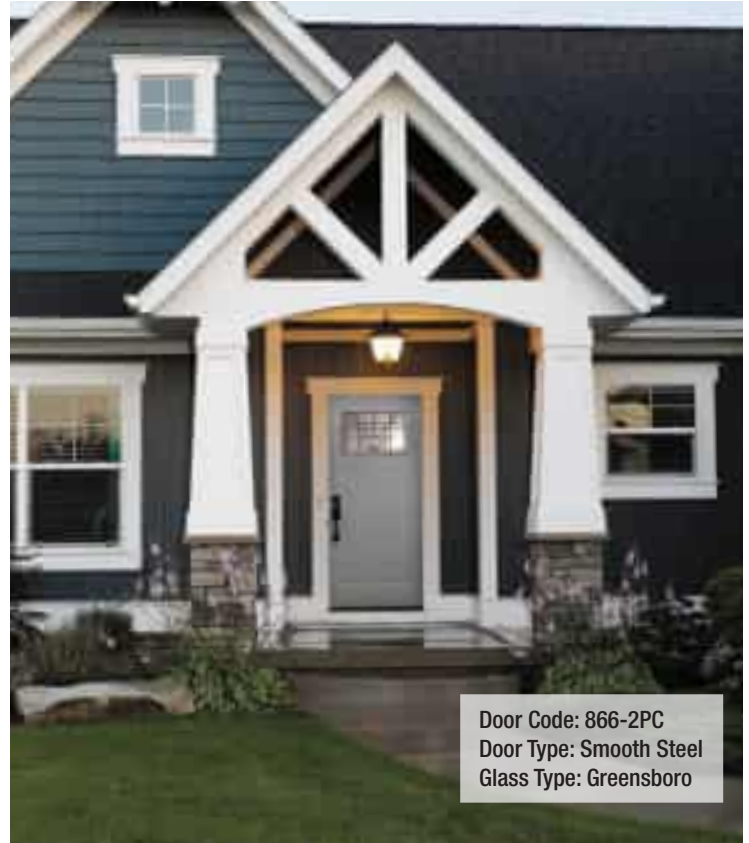

GREENSBORO

The Greensboro is a handcrafted Craftsman design with special detail paid to glass types to add a warm welcome to your home. Greensboro offers a medium level of privacy.

Caming Options

Privacy Level = 6

Door Code: 866-2PC
Door Type: Smooth Steel
Glass Type: Greensboro