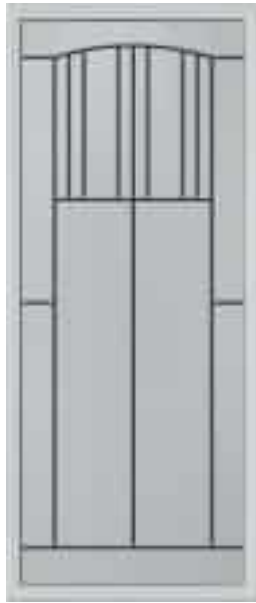

■ Available in 6/8 height ■ Available in 7/0 height ■ Available in 8/0 height

Door Code: 686-FL
Door Type: Grand Marais Oak
Glass Type: Monterey

CRAFTSMAN COLLECTION

Courtyard

Madison

Monterey

Oak Park

Topaz