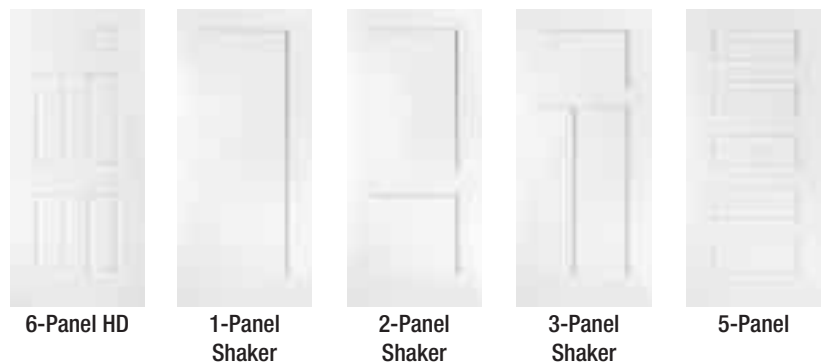

WESTGUARD 20-GAUGE STEEL

Our toughest door collection to date. The WestGuard Collection is constructed out of durable, 20-gauge, hot-dip galvanized steel and is ideal for commercial jobs.

Key Features

- Constructed out of 20-gauge hot-dip galvanized steel that resists corrosion
- Full steel-edge perimeter grants an industry-leading Grade 40 Security Rating
- 20-gauge hinge reinforcements
- Polyurethane form inner core provides superior insulation
- 90-minute fire rated
- Equipped with the adjustable hinge plate system (optional)
- Baked-on polyester primer accepts exterior grade latex paint
- Limited Lifetime Warranty