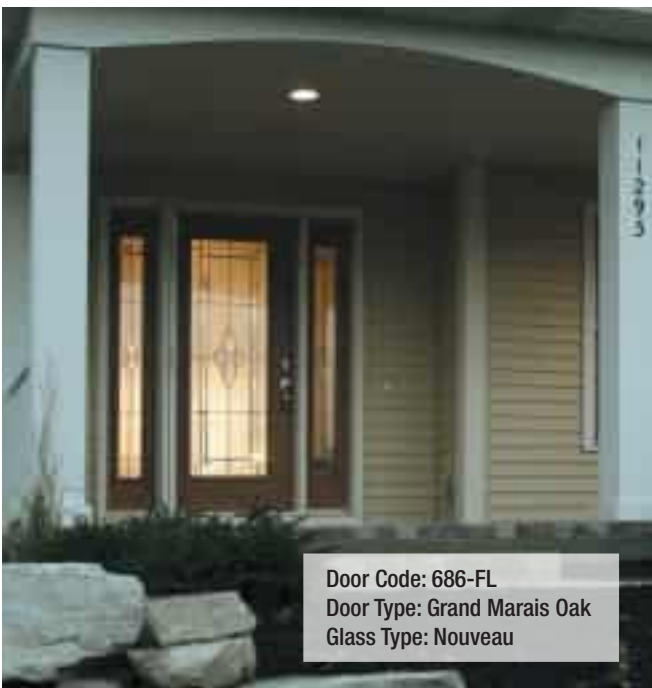

684-1PL

S-422

S-690

S-692

	Smooth Steel	Stainable Steel	TruGrain™ Steel	Grand Marais Smooth Fiberglass	Grand Marais Textured Oak Fiberglass	Grand Marais Textured Fir Fiberglass	Timbergrain - Cherry	Timbergrain - Mahogany	Timbergrain - Oak	Timbergrain - Fir	Timbergrain - Knotty Alder
422D-2P				■	■						
607-1P	■						■ ■ ■		■ ■		
607-1PL							■ ■ ■		■ ■		
607-2P	■ ■ ■	■ ■ ■		■	■		■ ■	■ ■	■ ■		
637-2P	■ ■	■ ■		■	■						
640-8P	■ ■	■ ■									
659-4P	■ ■	■ ■		■	■						
684-2P	■ ■ ■	■ ■ ■	■ ■ ■	■ ■ ■	■ ■ ■		■ ■	■ ■	■ ■		
686-FL	■ ■	■ ■	■ ■	■ ■	■ ■		■ ■	■ ■	■ ■		
692D-2P	■ ■	■ ■	■ ■	■ ■ ■	■ ■ ■		■ ■	■ ■	■ ■		
690D-FL	■ ■	■ ■	■ ■	■ ■	■ ■						
919-FL	■ ■	■ ■	■ ■	■ ■ ■	■ ■ ■						
949-3PET	■ ■	■ ■									
684-1P	■	■	■ ■ ■	■ ■							■ ■ ■
684-1PL											■ ■ ■
SIDELITES											
S-422	■ ■ ■	■ ■ ■		■	■		■ ■ ■	■ ■	■ ■		
S-690	■ ■	■ ■	■	■ ■	■ ■		■ ■	■ ■	■ ■	■ ■	■ ■
S-692	■ ■	■ ■	■	■ ■	■ ■		■ ■	■ ■	■ ■		■

■ Available in 6/8 height   ■ Available in 7/0 height   ■ Available in 8/0 height