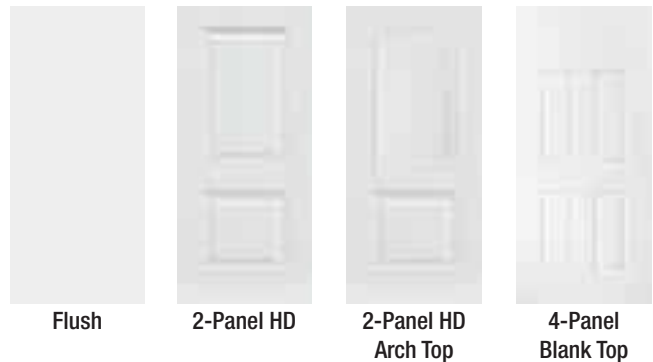

Key Features

- Constructed out of 20-gauge hot-dip galvanized steel that resists corrosion
- Full steel-edge perimeter grants an industry-leading Grade 40 Security Rating
- 20-gauge hinge reinforcements
- Polyurethane form inner core provides superior insulation
- 90-minute fire rated
- Equipped with the adjustable hinge plate system (optional)
- Baked-on polyester primer accepts exterior grade latex paint
- Limited Lifetime Warranty