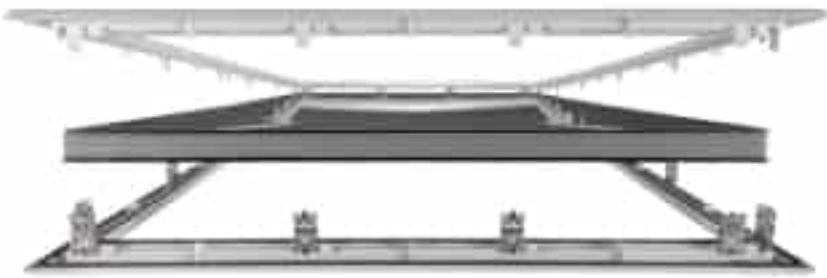

- ZEEL is a sleek, minimal frame designed to be stained or painted, seamlessly blending into your door.
- Never worry about extreme environments with FiberMate Plus®. ODL's strongest material withstands high temperatures and direct sunlight even when using dark, on-trend paint colors.
- Reduce service calls and warranty issues with Resolve® Sealant. ZEEL is immune to squeeze out and Resolve doesn't degrade over time.
- ZEEL eliminates the need for screws and cumbersome screw hole covers with an innovative clip system, allowing each frame to sit flush to the door.