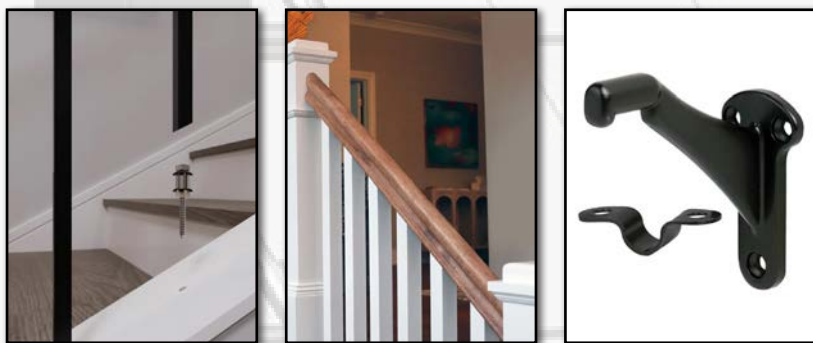

HANDRAIL
 WOOD BALUSTERS
 WOOD AND IRON NEWEL POSTS
 ORNAMENTAL IRON BALUSTERS
 STAINLESS STEEL CABLE, TUBE AND
 PANEL INFILLS

BPI | Millwork

Council Bluffs, IA (712) 366-2521
 Elk River, MN (605) 336-3460
 Fargo, ND (800) 342-4735
 Sioux Falls, SD (800) 658-3680
 Waterloo, IA (800) 728-8624
 Watertown, WI (920) 545-7777

Exterior doors are available in smooth steel or fiberglass.
 All doors available in 2-8 x 6-8 and 3-0 x 6-8.
 *22 Ga Steel & Adj. Hinges
 Clear glass is stocked in the following:
 • Small Craftsman Light
 • 1/2 Glass (available with blinds)
 • Full Glass (available with blinds)
 • 4 Panel Glass Stacked for Flush Door
 Please see the ODL Glass Light Book for special order options.