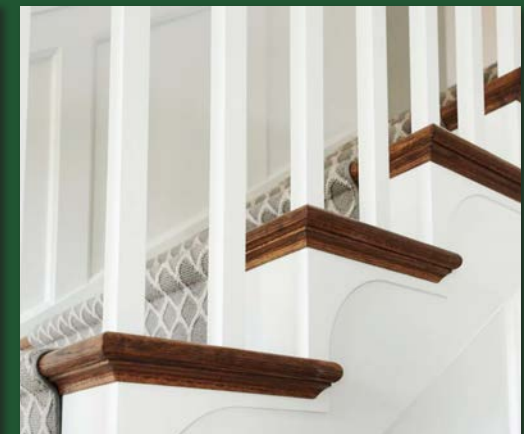

BPI | Millwork