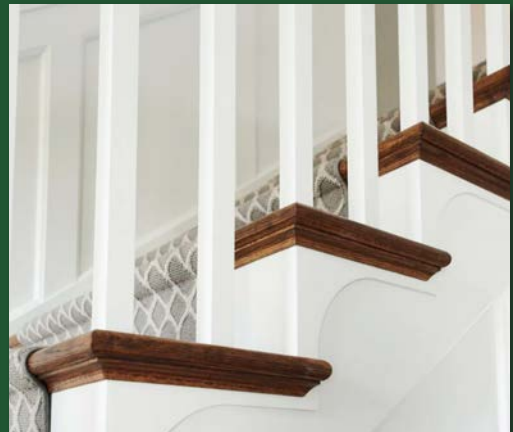

BPI Millwork

- Council Bluffs, IA (712) 366-2521
- Elk River, MN (605) 336-3460
- Fargo, ND (800) 342-4735
- Sioux Falls, SD (800) 658-3680
- Waterloo, IA (800) 728-8624
- Watertown, WI (920) 545-7777